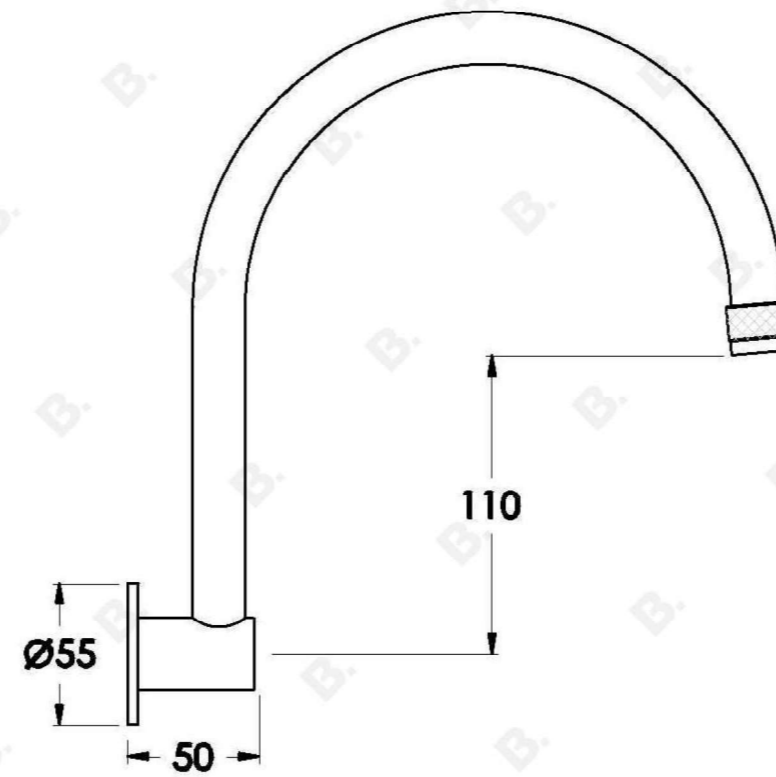

YOKATO WALL SPOUT

1.9328.30.0.XX

1.9328.40.0.XX - Flow controlled variant

PRODUCT DIMENSIONS:

Front view:

Side view:

Top view: