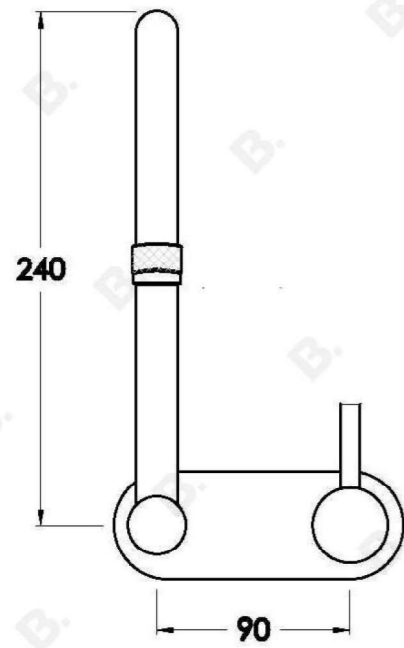

YOKATO WALL MIXER SET WITH METAL LEVERS

1.9328.05.3.XX

1.9328.55.3.XX - Flow controlled variant

PRODUCT DIMENSIONS:

Front view:

Side view:

Top view: