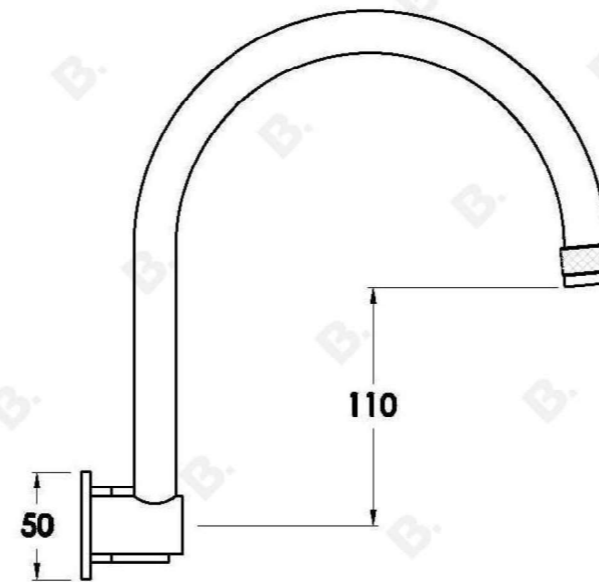

YOKATO WALL MIXER SET WITH METAL LEVERS

1.9328.05.3.XX

1.9328.55.3.XX - Flow controlled variant

PRODUCT DIMENSIONS:

Front view:

Side view:

Top view: