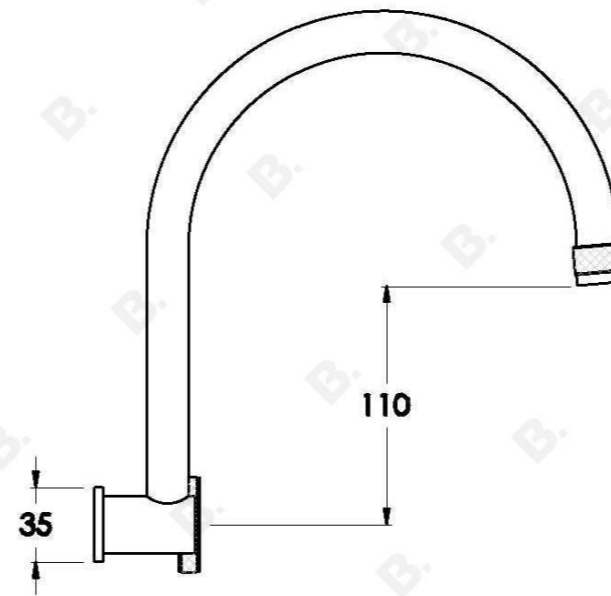

YOKATO WALL SET WITH DISC HANDLES

1.9328.02.6.XX

1.9328.52.6.XX: Flow controlled variant

PRODUCT DIMENSIONS:

Front view:

Side view:

Top view: