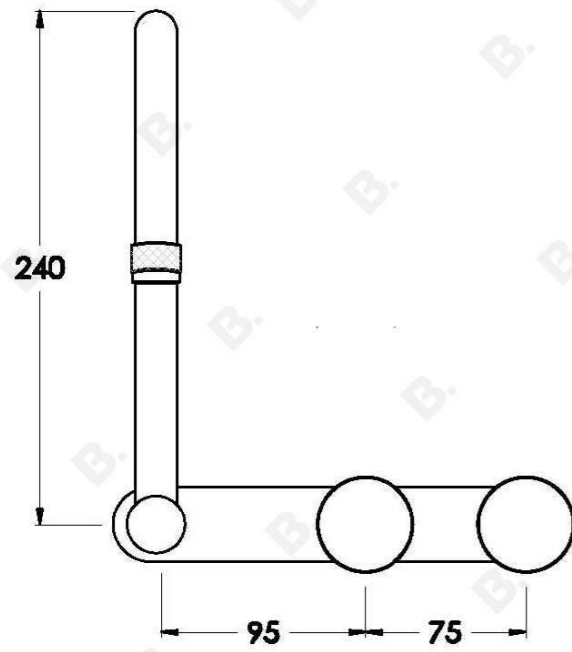

YOKATO WALL SET WITH DISC HANDLES

1.9328.02.6.XX

1.9328.52.6.XX: Flow controlled variant

PRODUCT DIMENSIONS:

Front view:

Side view:

Top view: