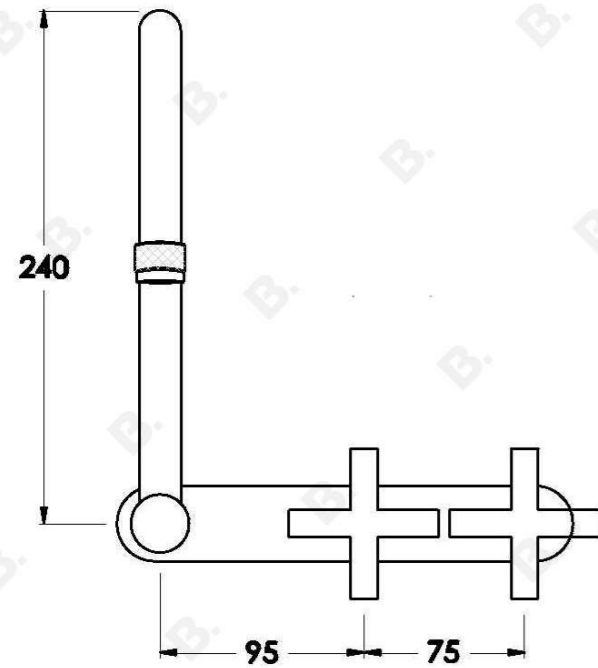

## YOKATO WALL SET WITH CROSS HANDLES

1.9328.02.2.XX

1.9328.52.2.XX: Flow controlled variant

### PRODUCT DIMENSIONS:

Front view:

Side view:

Top view: