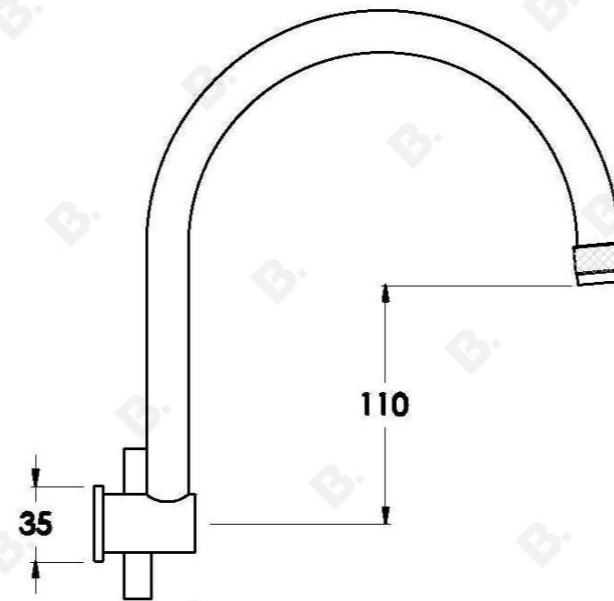

## YOKATO WALL SET WITH CROSS HANDLES

1.9328.02.2.XX

1.9328.52.2.XX: Flow controlled variant

### PRODUCT DIMENSIONS:

Front view:

Side view:

Top view: