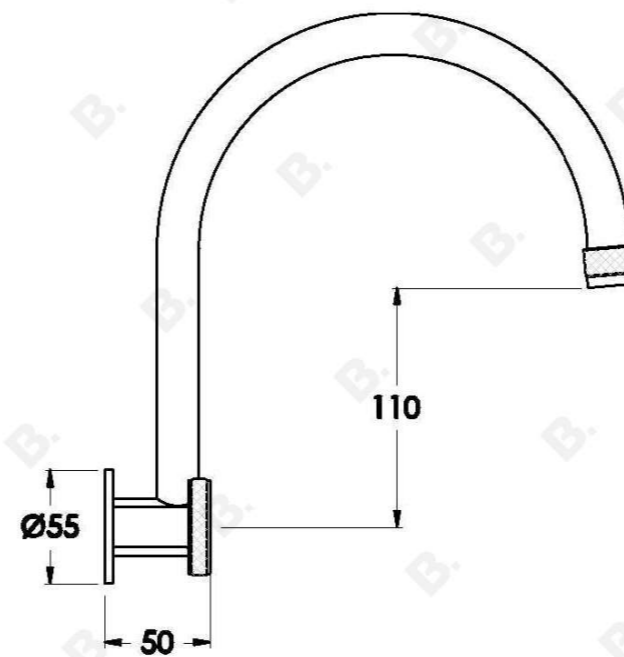

## YOKATO WALL SET WITH DISC HANDLES

1.9328.00.6.XX

1.9328.50.6.XX: Flow controlled variant

### PRODUCT DIMENSIONS:

Front view

Side view:

Top view: