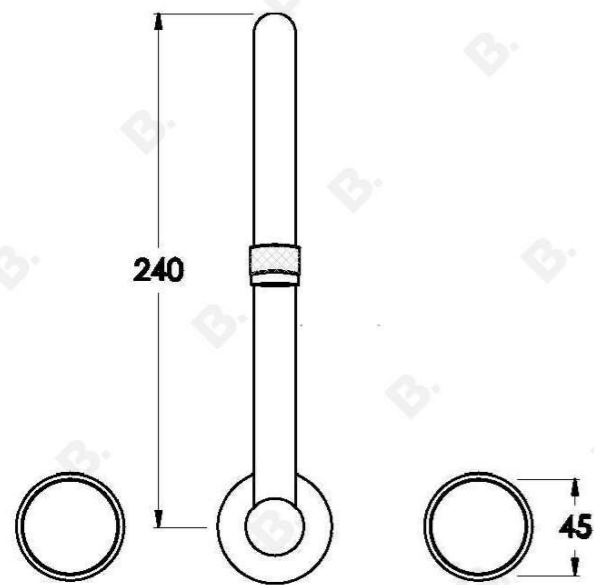

## YOKATO WALL SET WITH DISC HANDLES

1.9328.00.6.XX

1.9328.50.6.XX: Flow controlled variant

### PRODUCT DIMENSIONS:

Front view

Side view:

Top view: