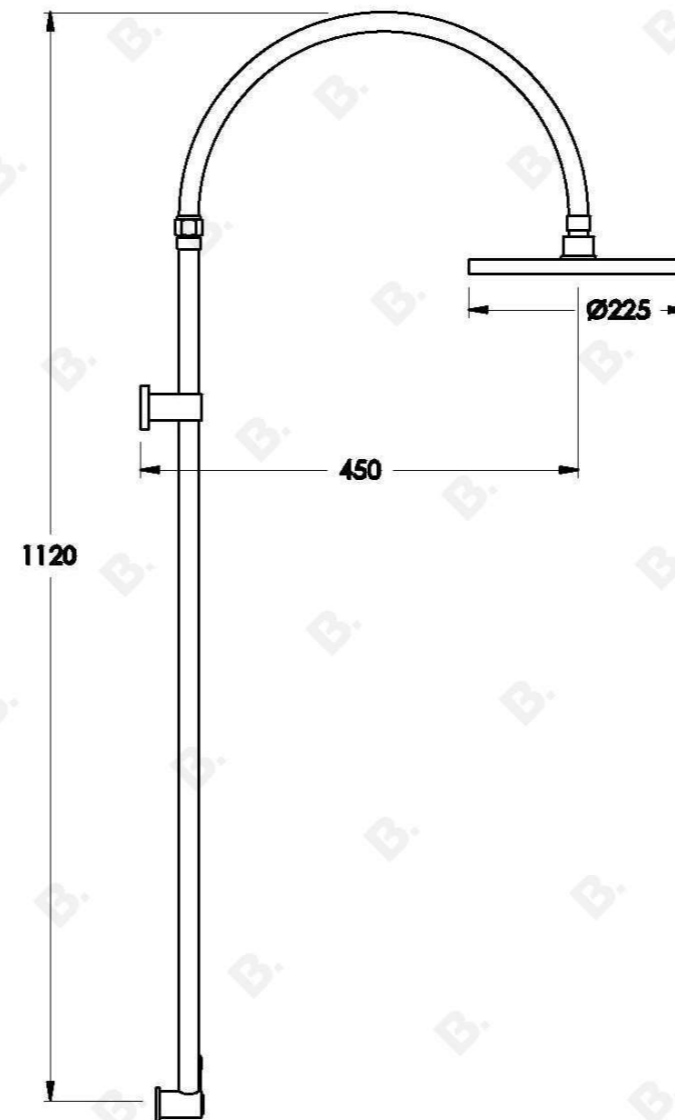

YOKATO SHOWER SET WITH METAL LEVERS

1.9324.02.3.XX

PRODUCT DIMENSIONS:

Front view:

Side view:

Top view: