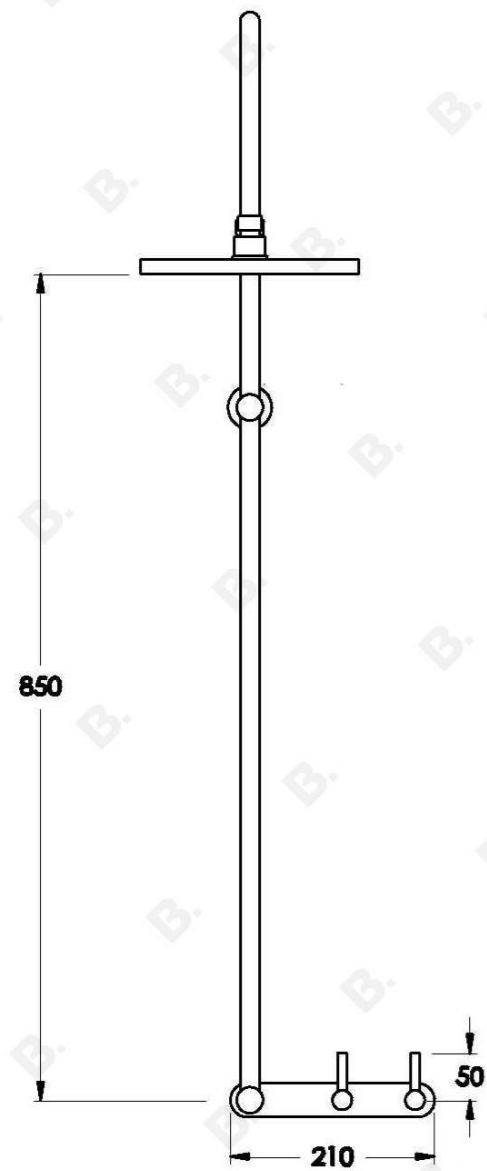

YOKATO SHOWER SET WITH METAL LEVERS

1.9324.02.3.XX

PRODUCT DIMENSIONS:

Front view:

Side view:

Top view: