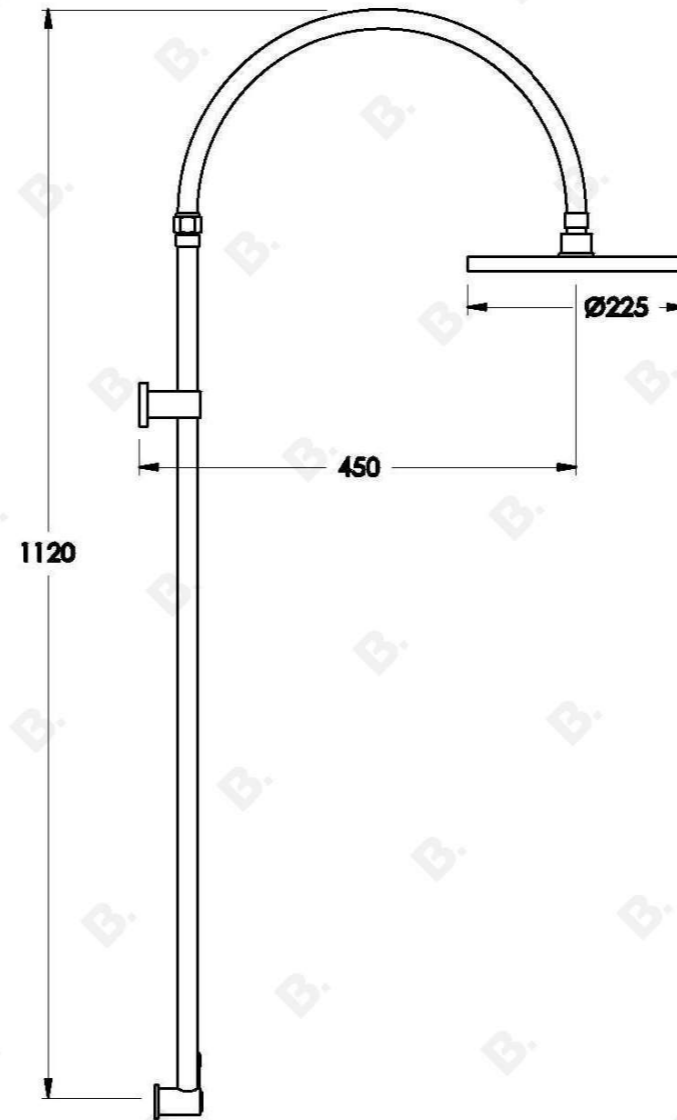

YOKATO SHOWER SET WITH CROSS HANDLES

1.9324.02.2.XX

PRODUCT DIMENSIONS:

Front view:

Side view:

Top view: