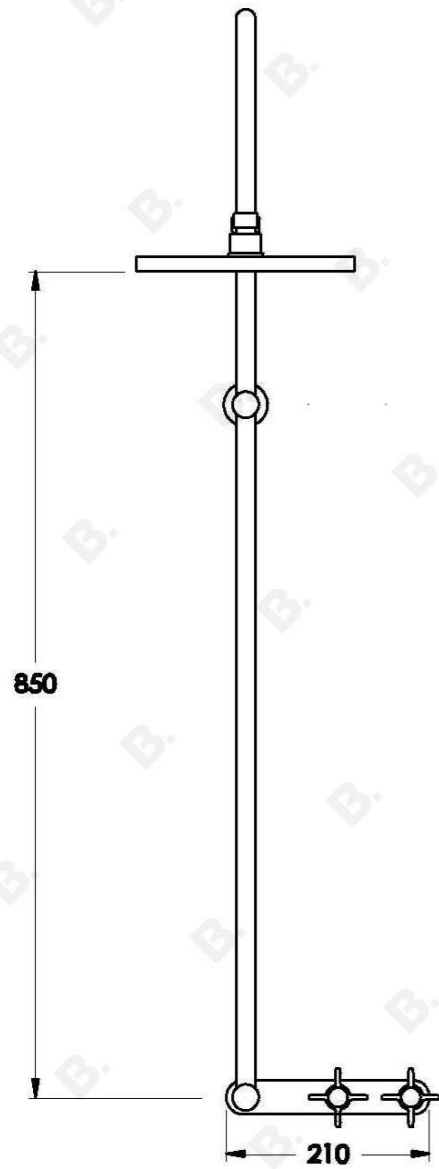

YOKATO SHOWER SET WITH CROSS HANDLES

1.9324.02.2.XX

PRODUCT DIMENSIONS:

Front view:

Side view:

Top view: