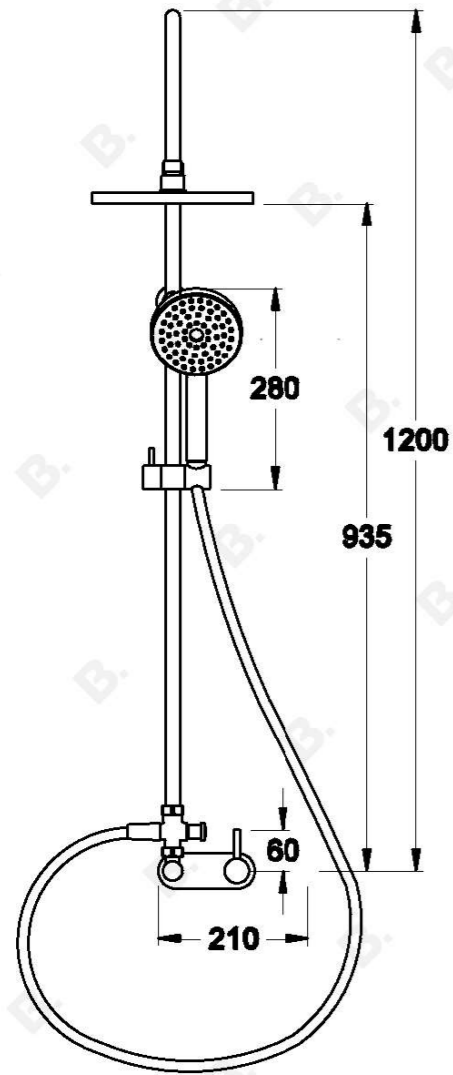

## YOKATO SHOWER MIXER SET WITH MULTI-FUNCTION HANDSHOWER AND METAL LEVER

1.9323.06.3.XX

### PRODUCT DIMENSIONS:

Front view:

Side view:

Top view: