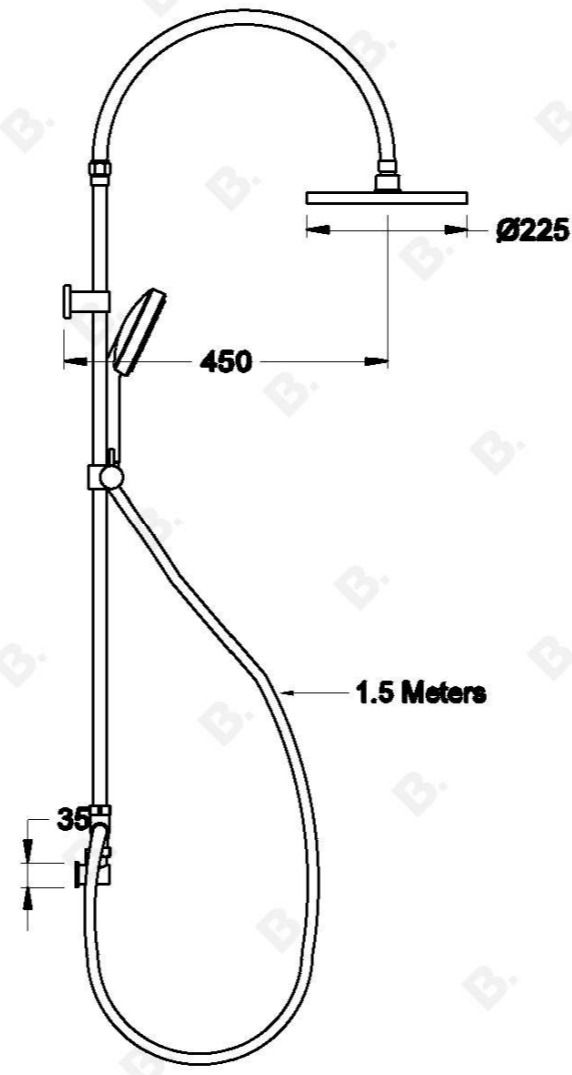

## YOKATO SHOWER MIXER SET WITH MULTI-FUNCTION HANDSHOWER AND METAL LEVER

1.9323.06.3.XX

### PRODUCT DIMENSIONS:

Front view:

Side view:

Top view: