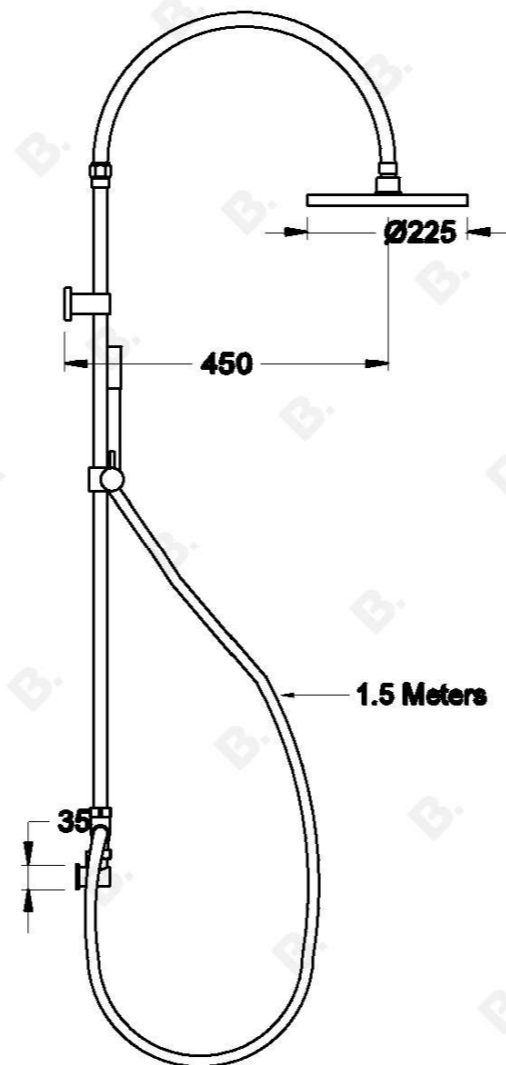

YOKATO SHOWER MIXER WITH METAL LEVER

1.9323.04.3.XX

PRODUCT DIMENSIONS:

Front view:

Side view:

Top view: