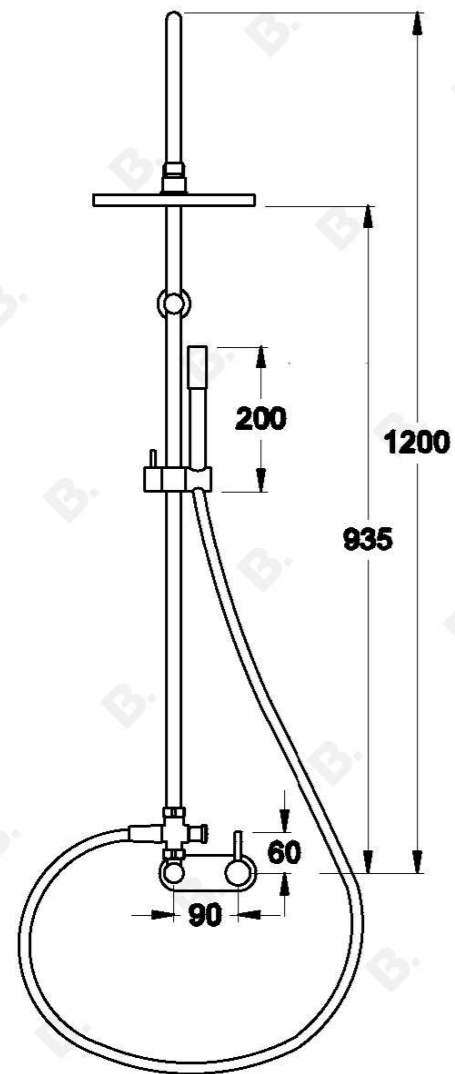

YOKATO SHOWER MIXER WITH METAL LEVER

1.9323.04.3.XX

PRODUCT DIMENSIONS:

Front view:

Side view:

Top view: