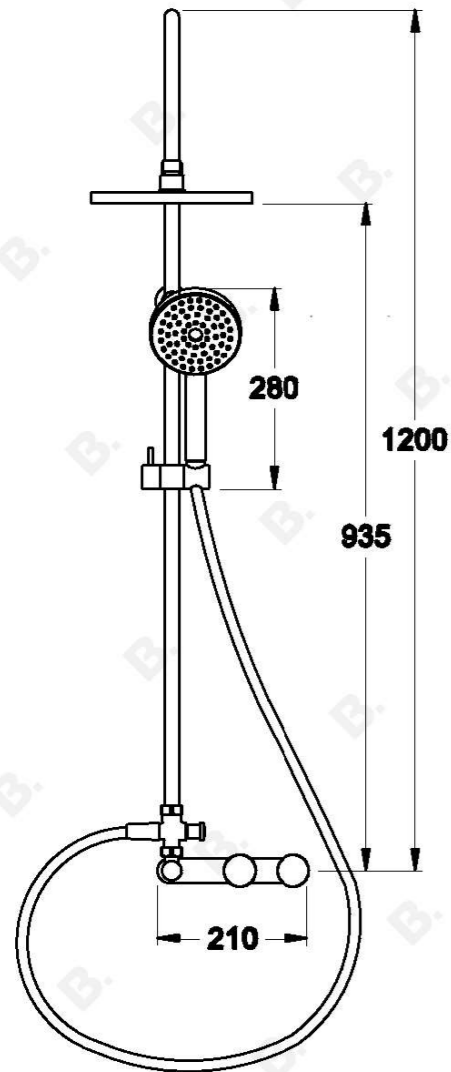

## YOKATO SHOWER SET WITH MULTI- FUNCTION HANDSHOWER AND DISC HANDLES

1.9323.03.6.XX

### PRODUCT DIMENSIONS:

Front view:

Side view:

Top view: