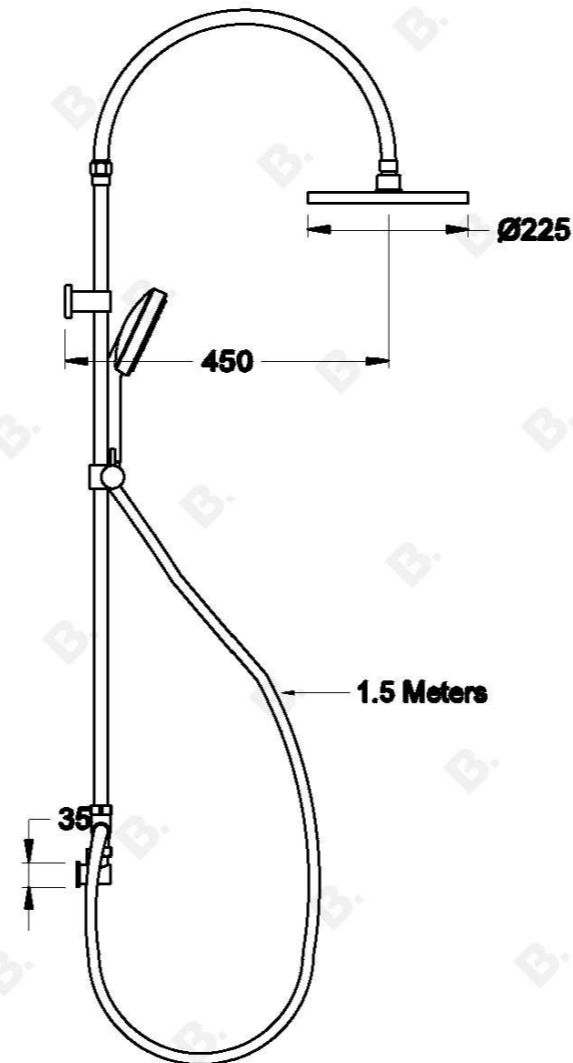

## YOKATO SHOWER SET WITH MULTI- FUNCTION HANDSHOWER AND DISC HANDLES

1.9323.03.6.XX

### PRODUCT DIMENSIONS:

Front view:

Side view:

Top view: