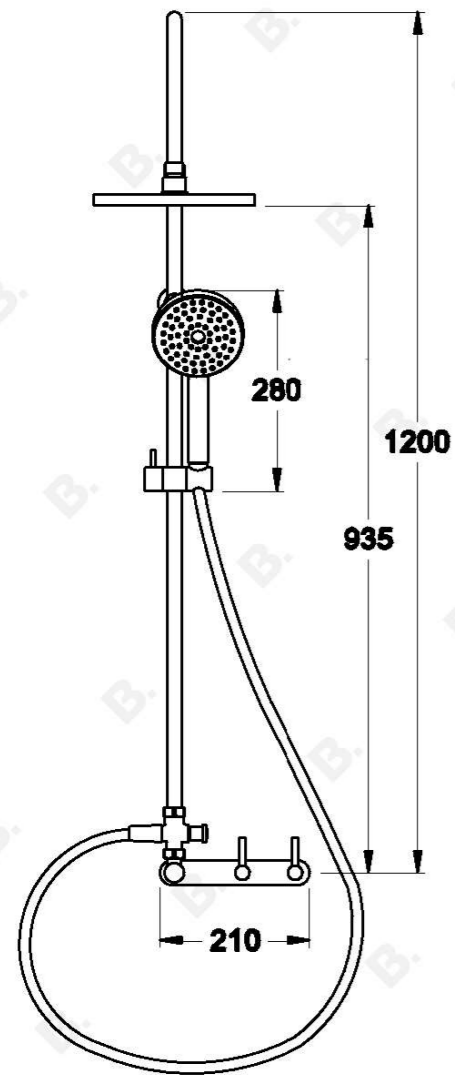

## YOKATO SHOWER SET WITH MULTI- FUNCTION HANDSHOWER AND METAL LEVERS

1.9323.03.3.XX

### PRODUCT DIMENSIONS:

Front view:

Side view:

Top view: