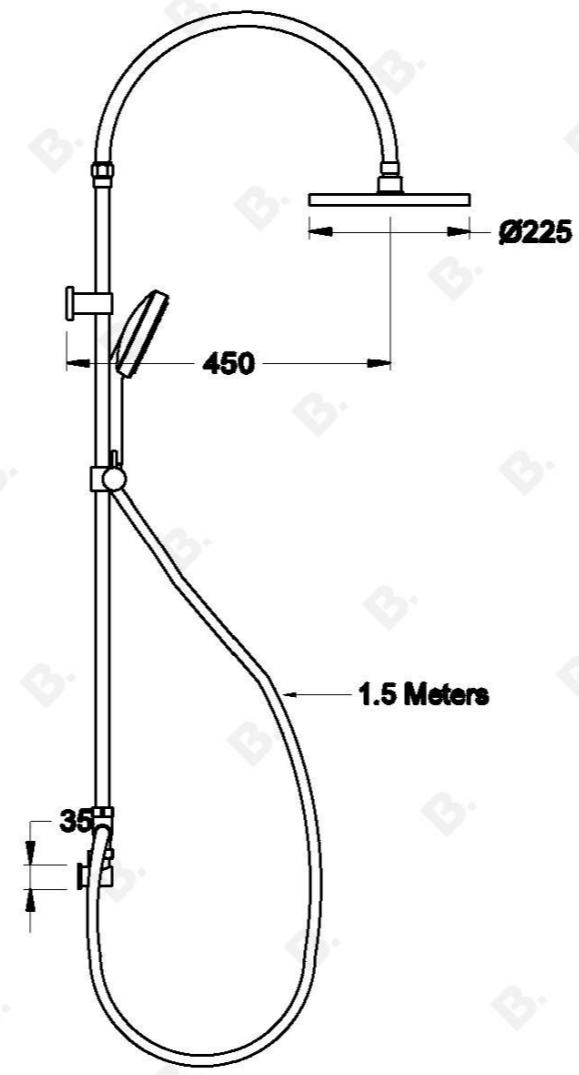

## YOKATO SHOWER SET WITH MULTI- FUNCTION HANDSHOWER AND METAL LEVERS

1.9323.03.3.XX

### PRODUCT DIMENSIONS:

Front view:

Side view:

Top view: