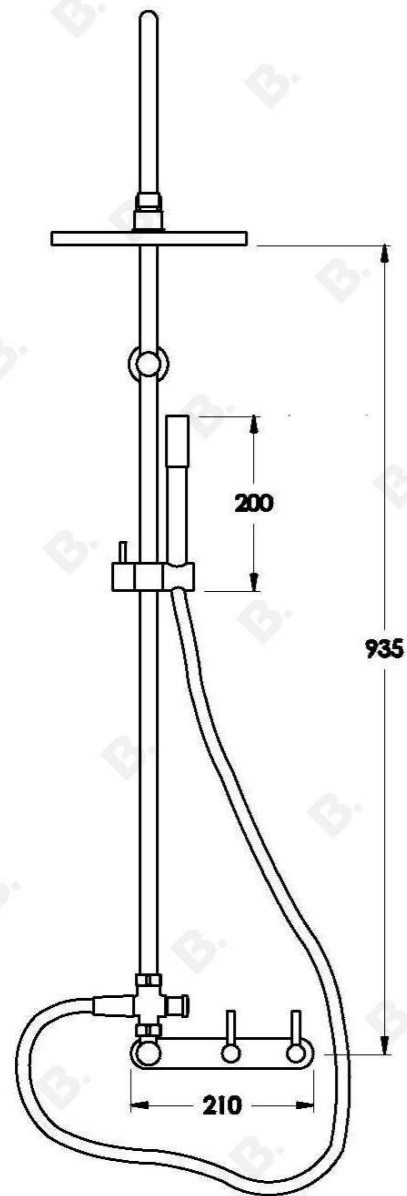

YOKATO EXPOSED SHOWER SET WITH METAL LEVERS

1.9323.00.3.XX

PRODUCT DIMENSIONS:

Front view:

Side view:

Top view: