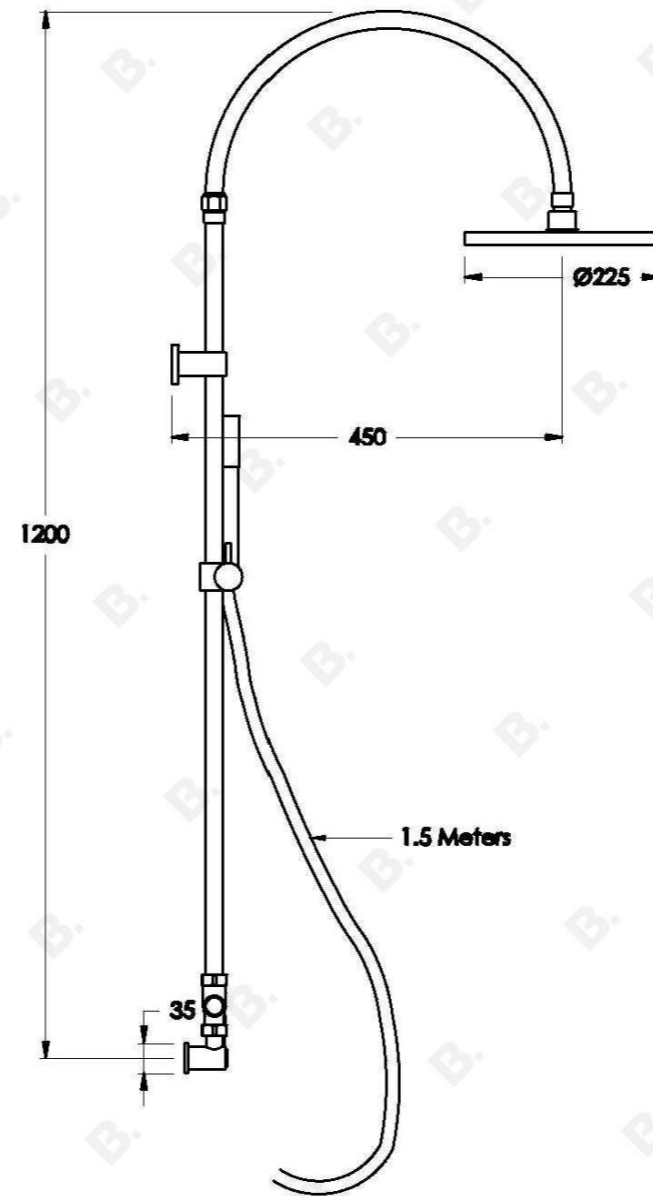

YOKATO EXPOSED SHOWER SET WITH METAL LEVERS

1.9323.00.3.XX

PRODUCT DIMENSIONS:

Front view:

Side view:

Top view: