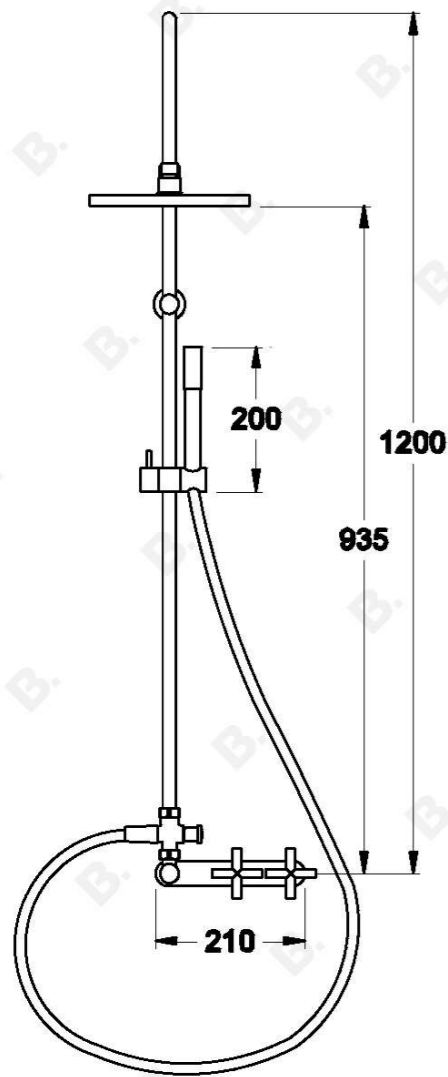

YOKATO EXPOSED SHOWER SET WITH CROSS HANDLES

1.9323.00.2.XX

PRODUCT DIMENSIONS:

Front view:

Side view:

Top view: