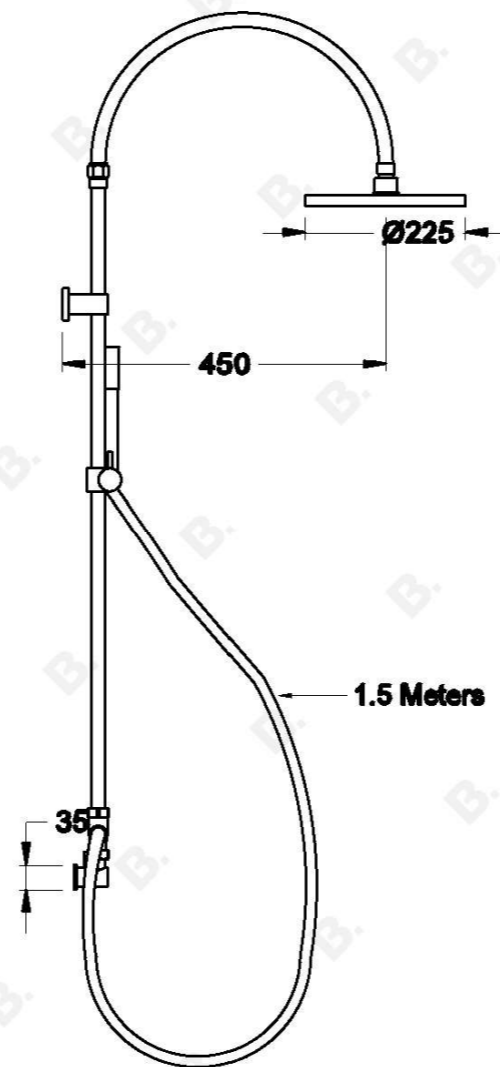

YOKATO EXPOSED SHOWER SET WITH CROSS HANDLES

1.9323.00.2.XX

PRODUCT DIMENSIONS:

Front view:

Side view:

Top view: