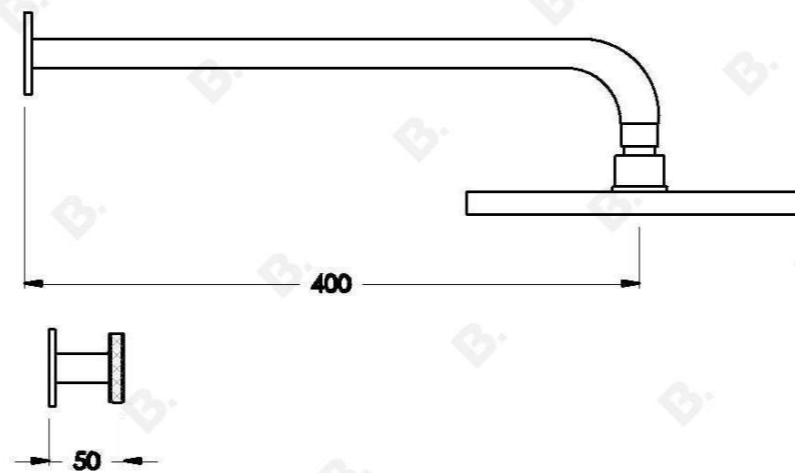

## YOKATO SHOWER SET WITH DISC HANDLES

1.9311.00.6.XX

### PRODUCT DIMENSIONS:

Front view

Side view:

Topview: