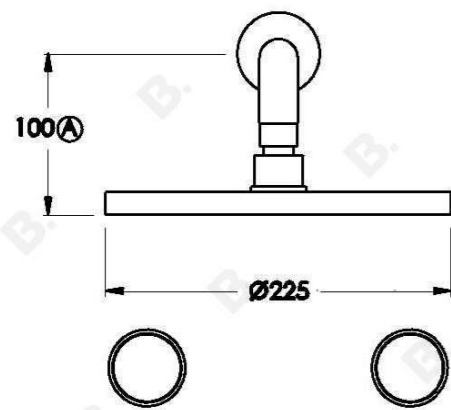

## YOKATO SHOWER SET WITH DISC HANDLES

1.9311.00.6.XX

### PRODUCT DIMENSIONS:

Front view

Side view:

Topview: