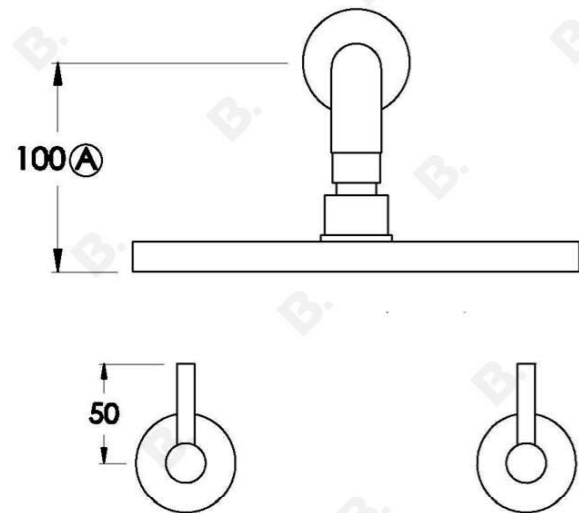

YOKATO SHOWER SET WITH 225mm ROSE AND METAL LEVERS

1.9311.00.3.XX

PRODUCT DIMENSIONS:

Front view:

Side view:

Top view: