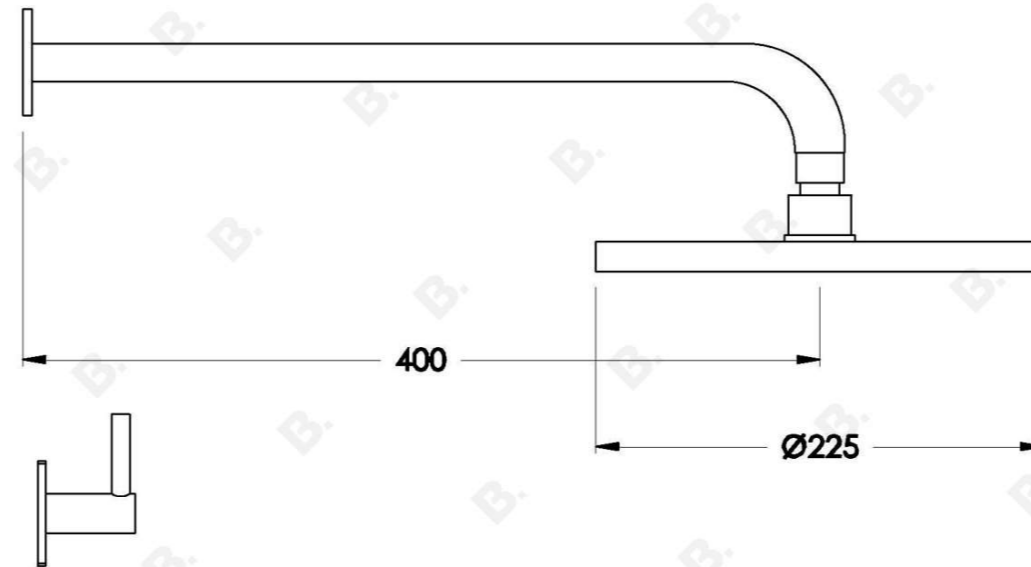

YOKATO SHOWER SET WITH 225mm ROSE AND METAL LEVERS

1.9311.00.3.XX

PRODUCT DIMENSIONS:

Front view:

Side view:

Top view: