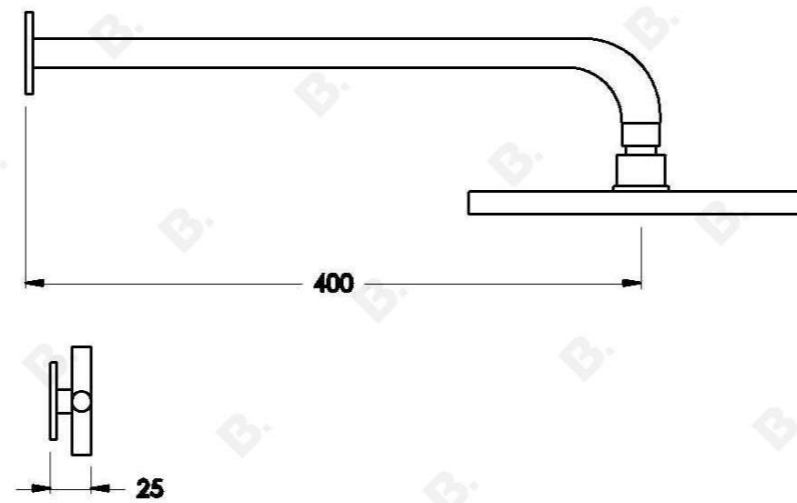

YOKATO SHOWER SET WITH CROSS HANDLES

1.9311.00.2.XX

PRODUCT DIMENSIONS:

Front view

Side view:

Top view: