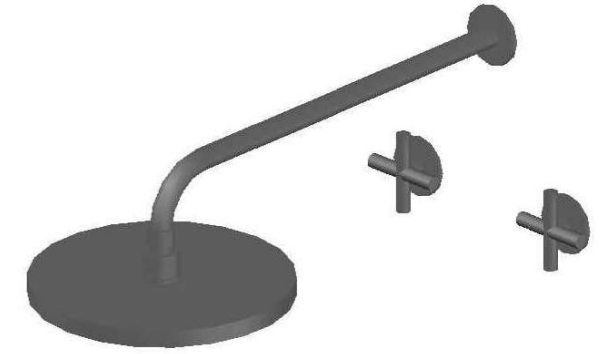

YOKATO SHOWER SET WITH CROSS HANDLES

1.9311.00.2.XX

PRODUCT DIMENSIONS:

Front view

Side view:

Top view: