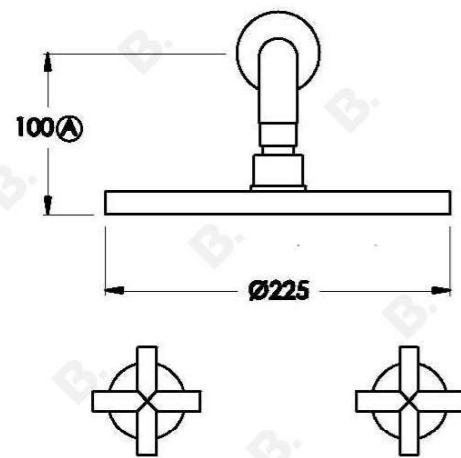

YOKATO SHOWER SET WITH CROSS HANDLES

1.9311.00.2.XX

PRODUCT DIMENSIONS:

Front view

Side view:

Top view: