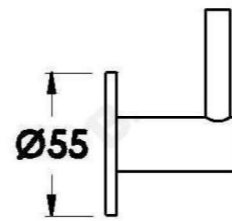

YOKATO WALL TAPS WITH METAL LEVERS

1.9349.00.3.XX

PRODUCT DIMENSIONS:

Front view:

Side view:

Top view: