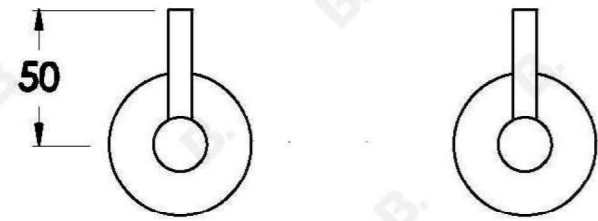

YOKATO WALL TAPS WITH METAL LEVERS

1.9349.00.3.XX

PRODUCT DIMENSIONS:

Front view:

Side view:

Top view: