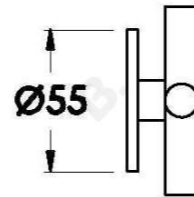

## YOKATO WALL TAPS WITH CROSS HANDLES

1.9349.00.2.XX

### PRODUCT DIMENSIONS:

Front view:

Side view:

Top view: