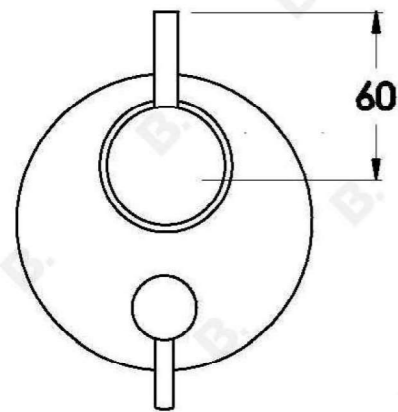

## YOKATO MIXER DIVERTER WITH METAL LEVER

1.9348.05.3.XX

### PRODUCT DIMENSIONS:

Front view:

Side view:

Top view: