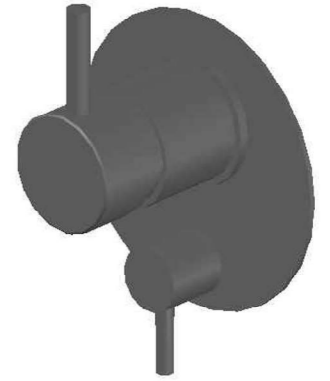

## YOKATO MIXER DIVERTER WITH METAL LEVER

1.9348.05.3.XX

### PRODUCT DIMENSIONS:

Front view:

Side view:

Top view: