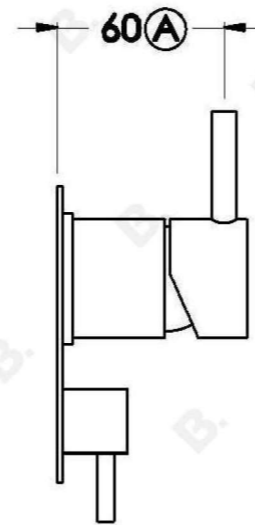

## YOKATO MIXER DIVERTER WITH METAL LEVER

1.9348.05.3.XX

### PRODUCT DIMENSIONS:

Front view:

Side view:

Top view: