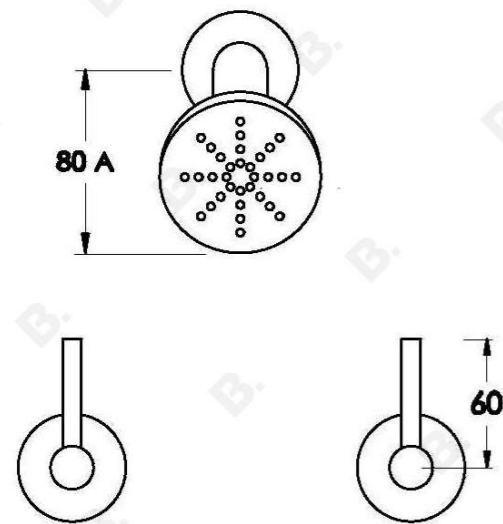

## YOKATO SHOWER SET WITH METAL LEVERS

1.9310.02.3.XX

### PRODUCT DIMENSIONS:

Front view:

Side view:

Top view: