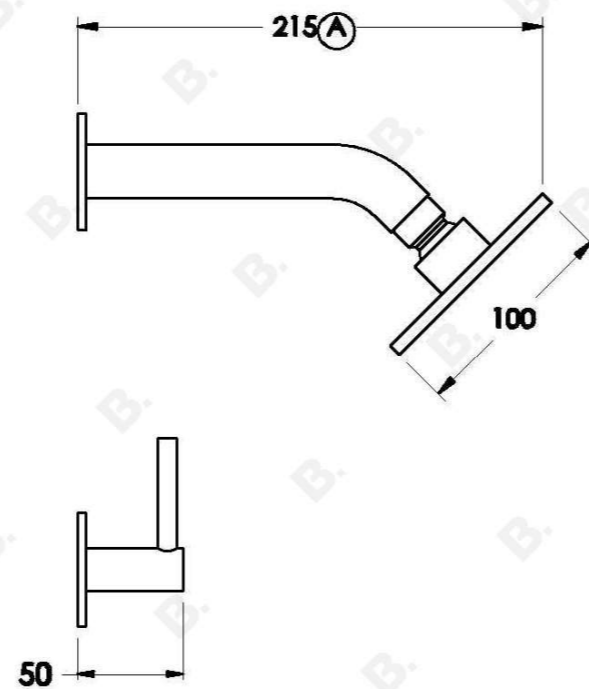

## YOKATO SHOWER SET WITH METAL LEVERS

1.9310.02.3.XX

### PRODUCT DIMENSIONS:

Front view:

Side view:

Top view: