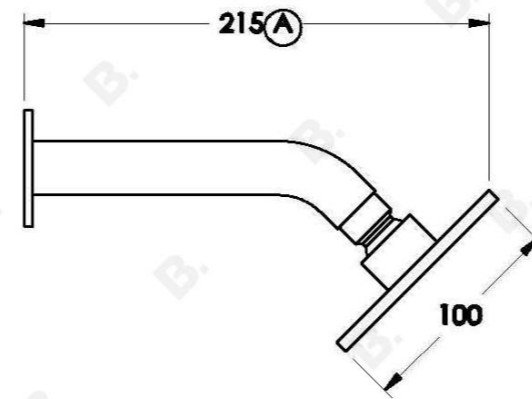

YOKATO SHOWER SET WITH CROSS HANDLES

1.9310.02.2.XX

PRODUCT DIMENSIONS:

Front view:

Side view:

Top view: