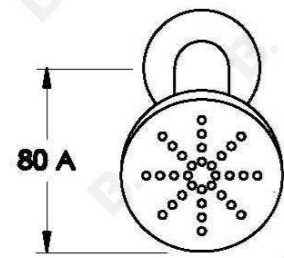

YOKATO SHOWER SET WITH CROSS HANDLES

1.9310.02.2.XX

PRODUCT DIMENSIONS:

Front view:

Side view:

Top view: