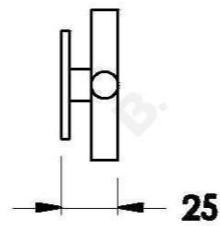

YOKATO SHOWER SET WITH CROSS HANDLES

1.9310.02.2.XX

PRODUCT DIMENSIONS:

Front view:

Side view:

Top view: