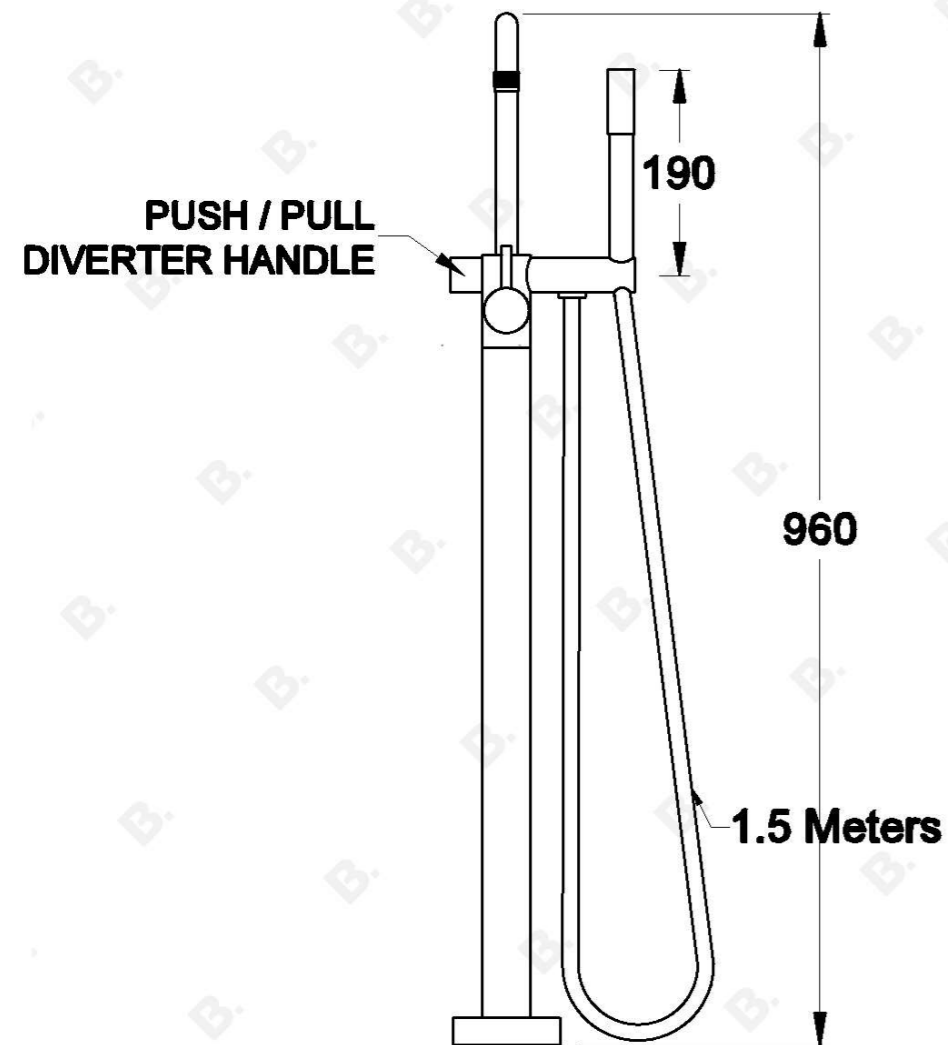

YOKATO BATH MIXER WITH METAL LEVER

1.9308.88.3.XX

PRODUCT DIMENSIONS:

Front view:

Side view:

Top view: