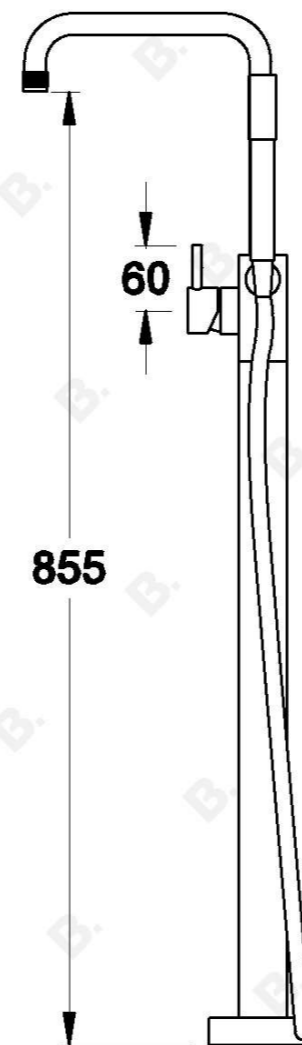

YOKATO BATH MIXER WITH METAL LEVER

1.9308.88.3.XX

PRODUCT DIMENSIONS:

Front view:

Side view:

Top view: