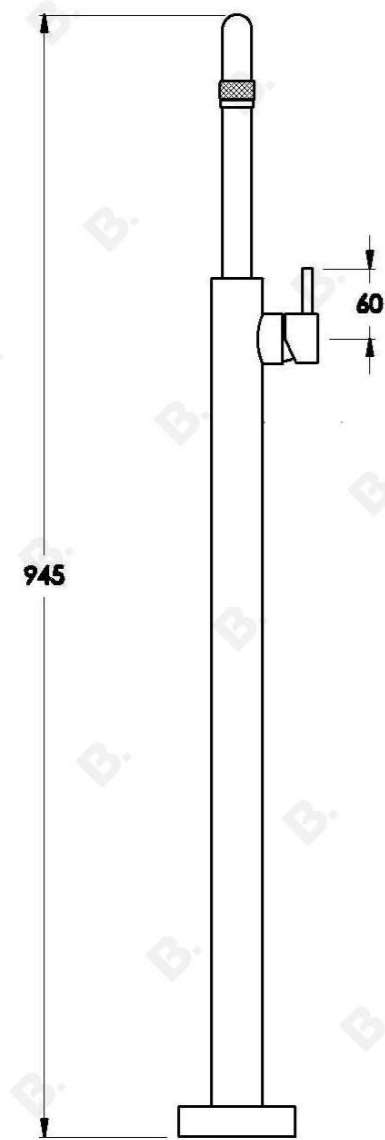

YOKATO FLOOR MOUNTED BATH MIXER WITH METAL LEVER

1.9308.85.3.XX

PRODUCT DIMENSIONS:

Front view:

Side view:

Top view: