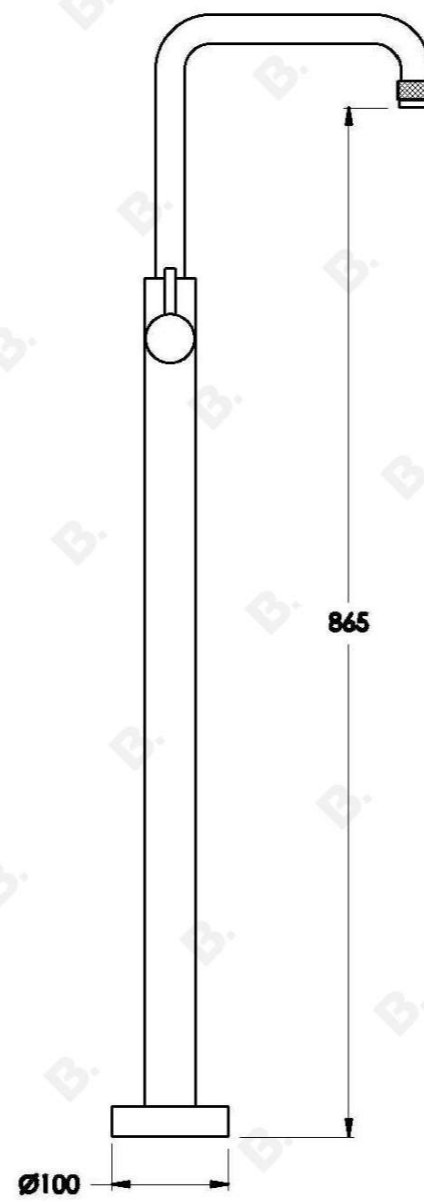

YOKATO FLOOR MOUNTED BATH MIXER WITH METAL LEVER

1.9308.85.3.XX

PRODUCT DIMENSIONS:

Front view:

Side view:

Top view: