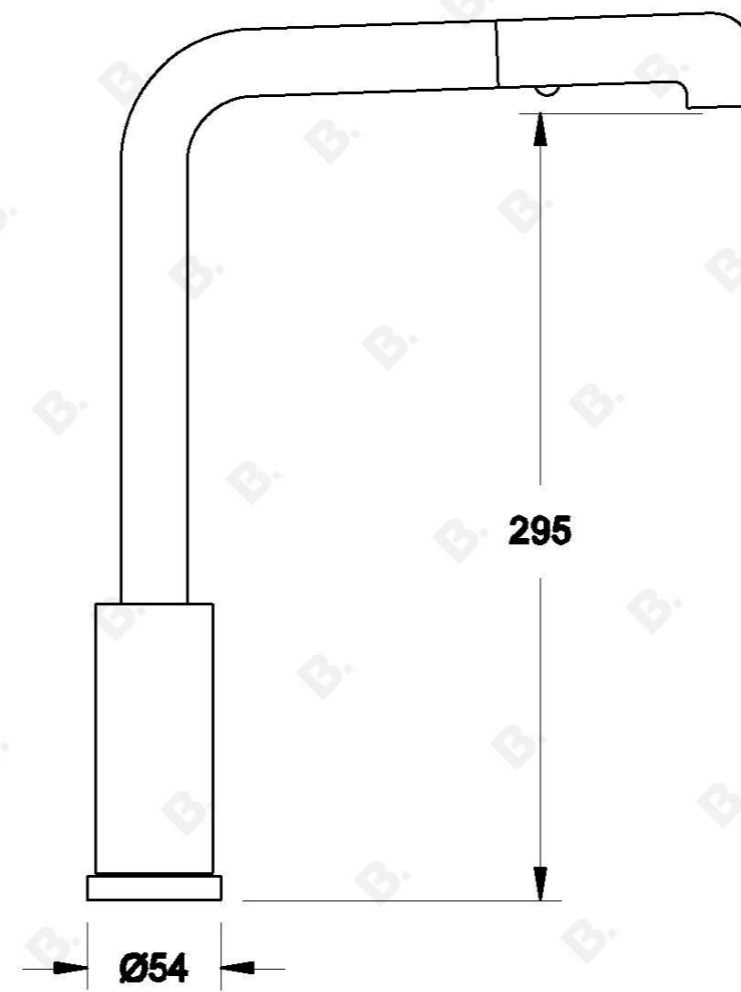

## YOKATO KITCHEN MIXER WITH METAL LEVER

1.9308.84.3.XX

### PRODUCT DIMENSIONS:

Front view:

Side view:

Top view: