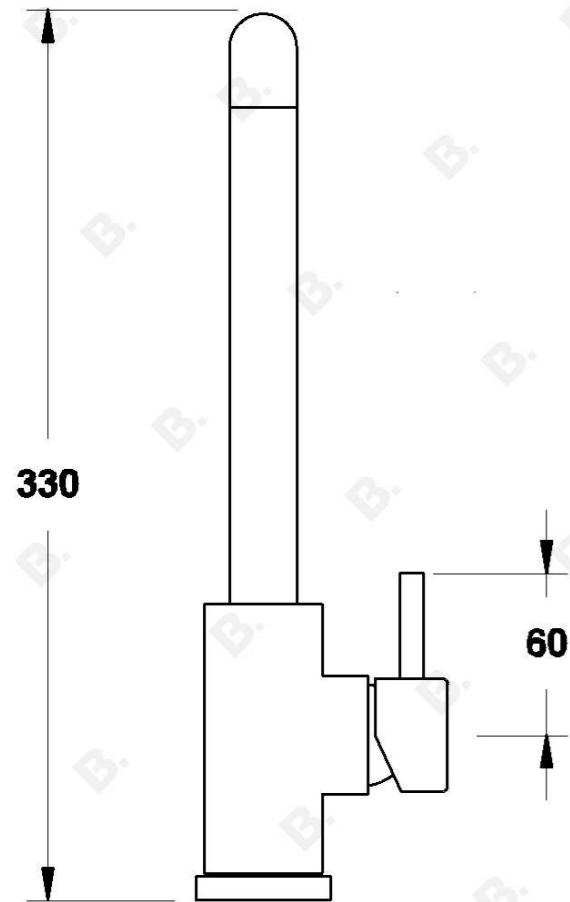

## YOKATO KITCHEN MIXER WITH METAL LEVER

1.9308.84.3.XX

### PRODUCT DIMENSIONS:

Front view:

Side view:

Top view: