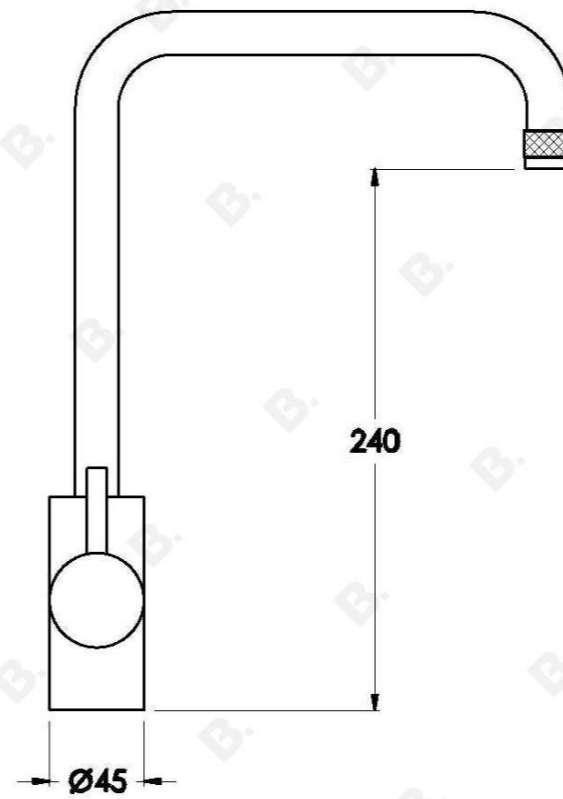

YOKATO KITCHEN MIXER WITH METAL LEVER

1.9308.80.3.XX

PRODUCT DIMENSIONS:

Front view:

Side view:

Top view: