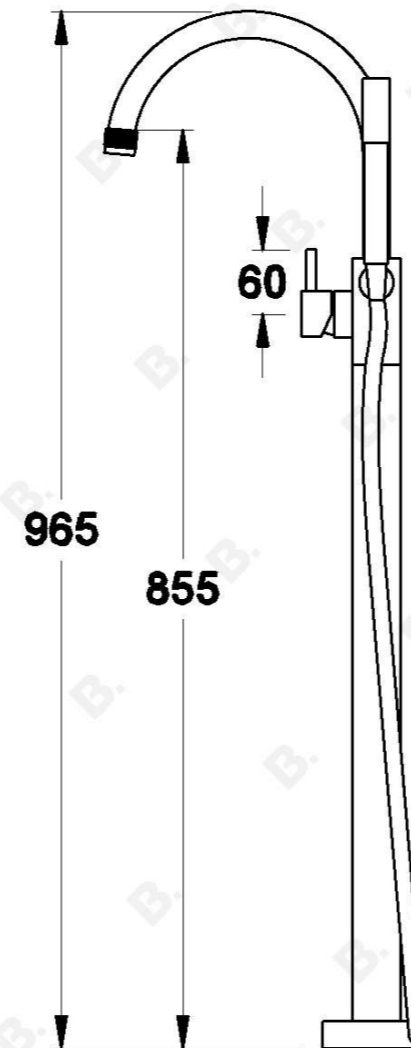

## YOKATO BATH / HANDSHOWER DIVERTER SET WITH METAL LEVER

1.9308.08.3.XX

### PRODUCT DIMENSIONS:

Front view:

Side view:

Top view: