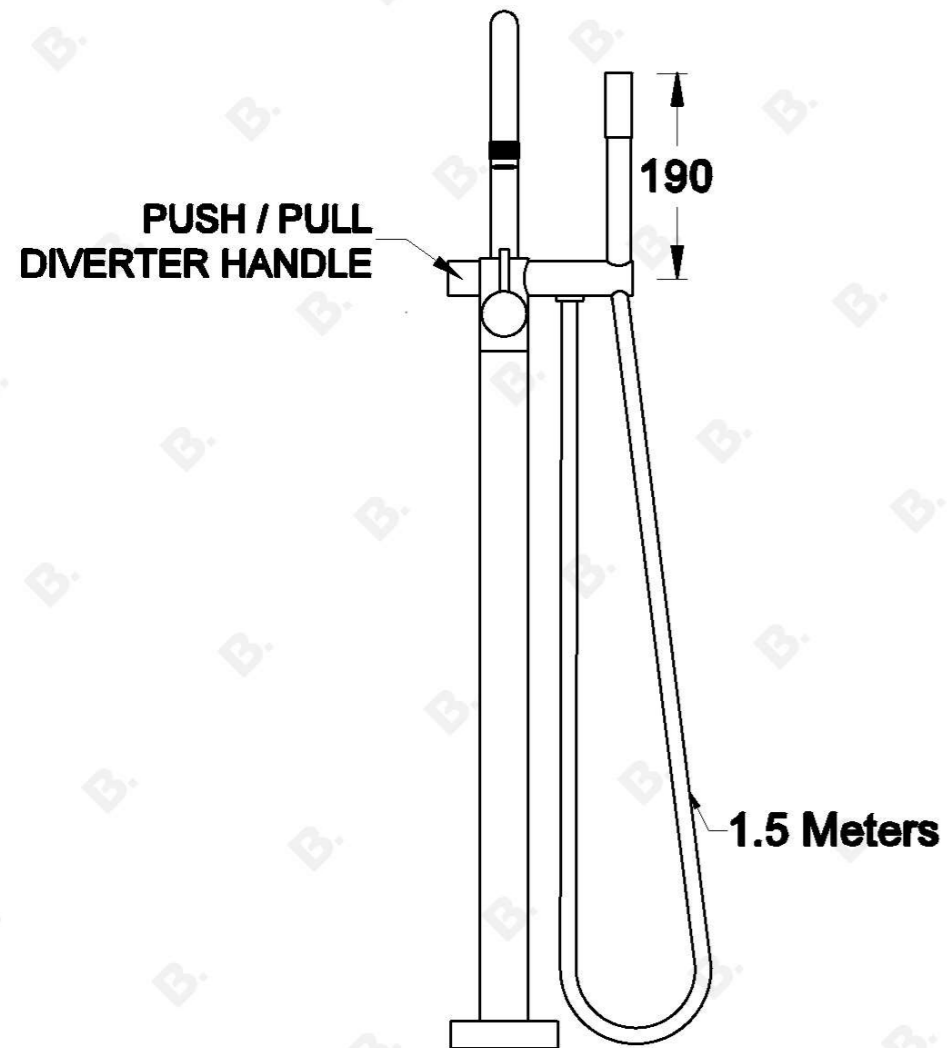

## YOKATO BATH / HANDSHOWER DIVERTER SET WITH METAL LEVER

1.9308.08.3.XX

### PRODUCT DIMENSIONS:

Front view:

Side view:

Top view: