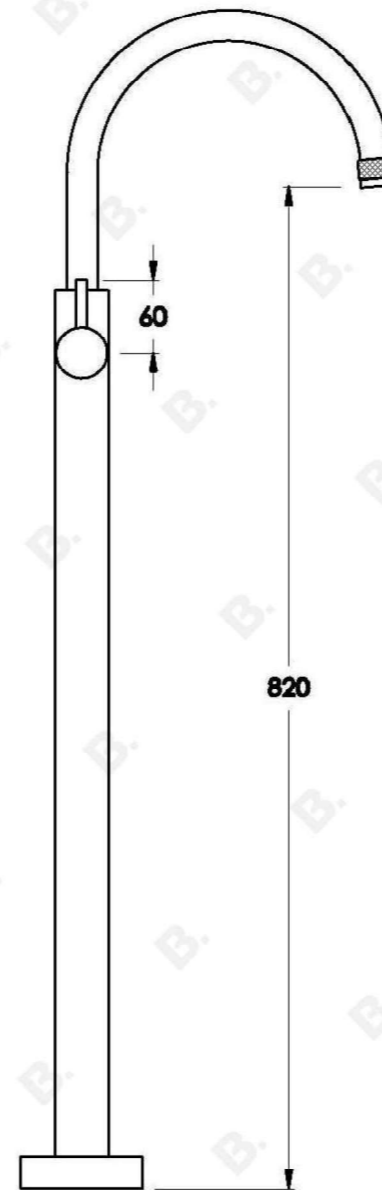

YOKATO FLOOR MOUNTED BATH MIXER SET WITH METAL LEVER

1.9308.05.3.XX

PRODUCT DIMENSIONS:

Front view:

Side view:

Top view: