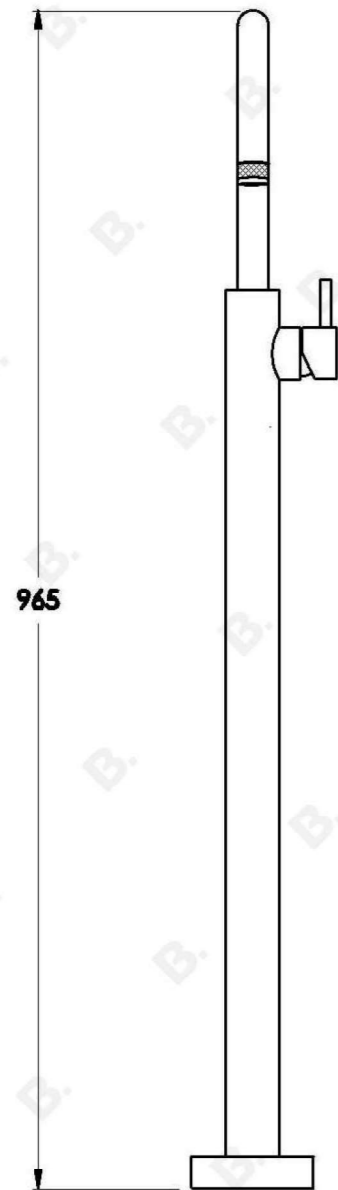

YOKATO FLOOR MOUNTED BATH MIXER SET WITH METAL LEVER

1.9308.05.3.XX

PRODUCT DIMENSIONS:

Front view:

Side view:

Top view: