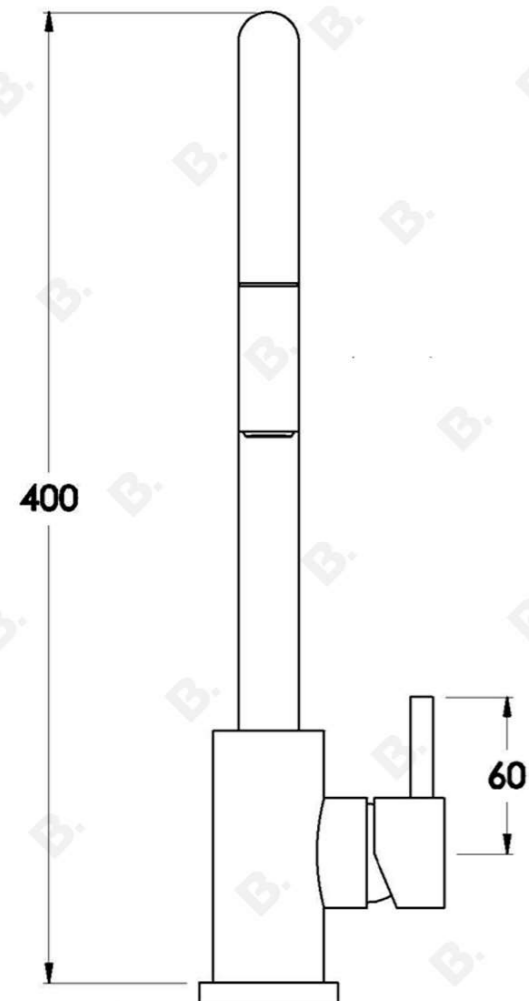

YOKATO KITCHEN MIXER WITH DUAL FUNCTION PULL-OUT SPRAY AND METAL LEVER

1.9308.04.3.XX

PRODUCT DIMENSIONS:

Front view:

Side view:

Top view: