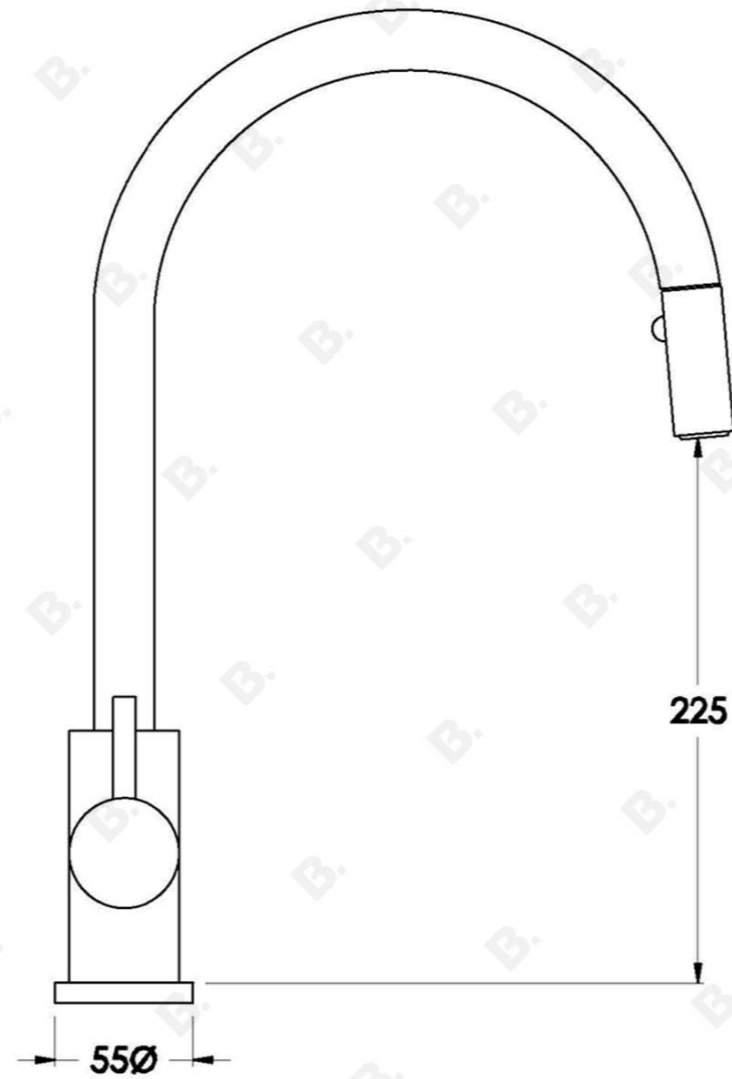

YOKATO KITCHEN MIXER WITH DUAL FUNCTION PULL-OUT SPRAY AND METAL LEVER

1.9308.04.3.XX

PRODUCT DIMENSIONS:

Front view:

Side view:

Top view: