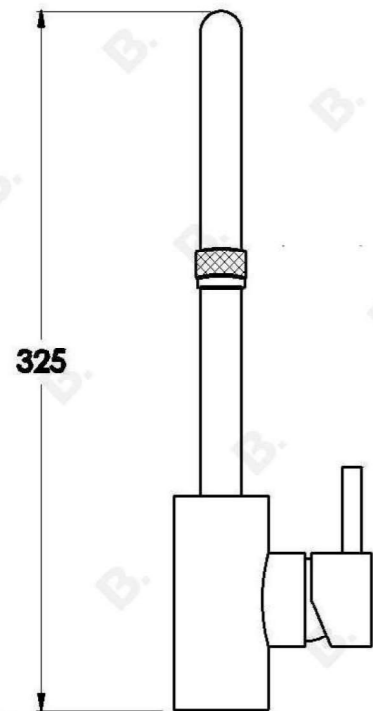

YOKATO KITCHEN MIXER WITH METAL LEVER

1.9308.00.3.XX

PRODUCT DIMENSIONS:

Front view:

Side view:

Top view: