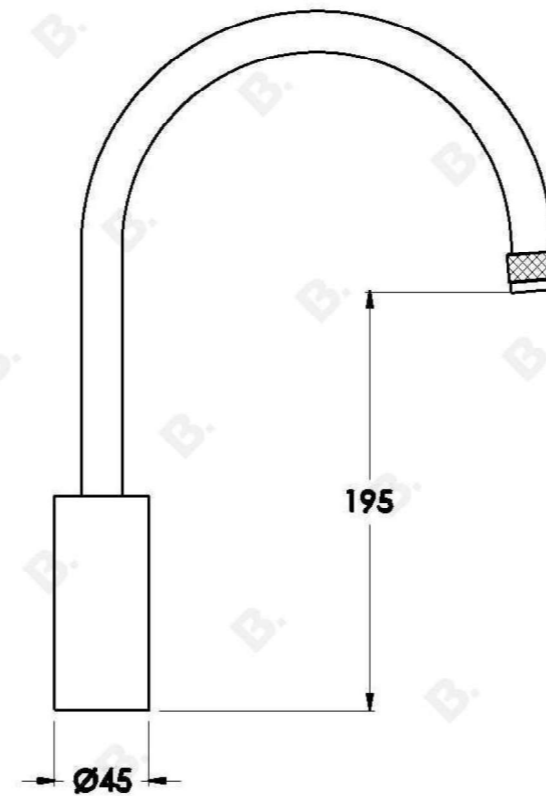

YOKATO KITCHEN MIXER WITH METAL LEVER

1.9308.00.3.XX

PRODUCT DIMENSIONS:

Front view:

Side view:

Top view: