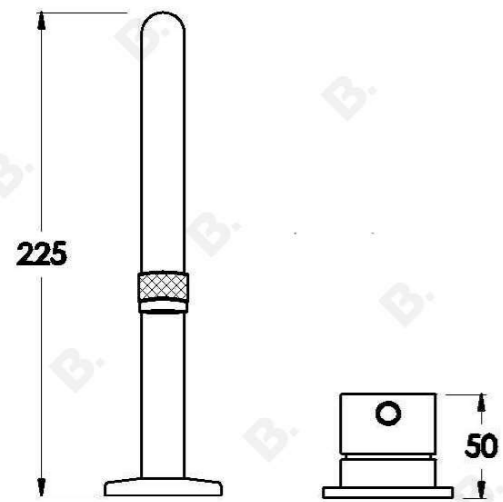

YOKATO BATH SET WITH KNURLED LEVER

1.9307.06.7.XX

PRODUCT DIMENSIONS:

Front view:

Side view:

Top view: