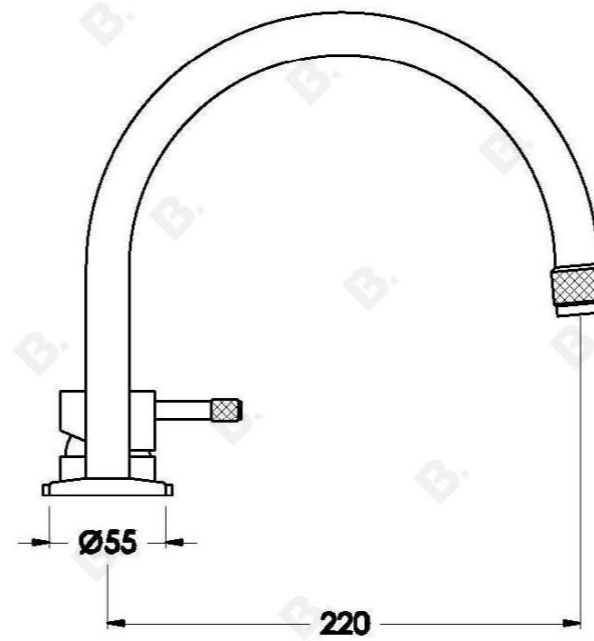

YOKATO BATH SET WITH KNURLED LEVER

1.9307.06.7.XX

PRODUCT DIMENSIONS:

Front view:

Side view:

Top view: