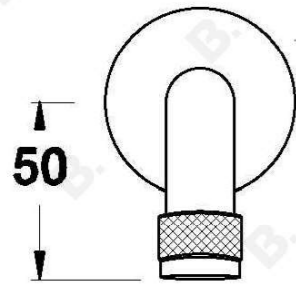

## YOKATO WALL SPOUT ONLY

1.9306.30.0.XX

1.9306.40.0.XX - Flow controlled variant

### PRODUCT DIMENSIONS:

Front view:

Side view:

Top view: