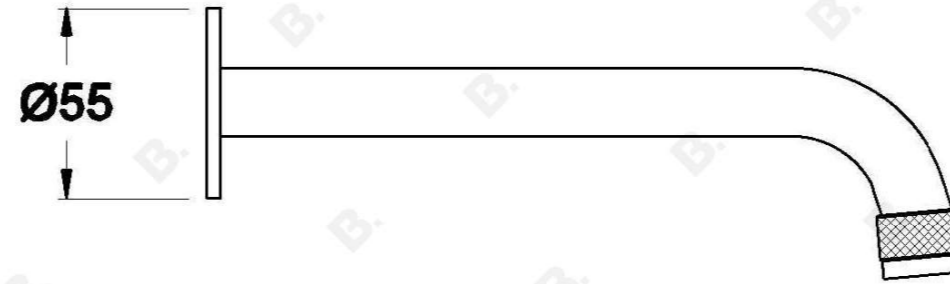

## YOKATO WALL SPOUT ONLY

1.9306.30.0.XX

1.9306.40.0.XX - Flow controlled variant

### PRODUCT DIMENSIONS:

Front view:

Side view:

Top view: