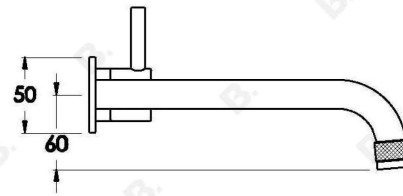

YOKATO WALL SET WITH METAL LEVER

1.9306.05.3.XX

1.9306.55.3.XX: Flow controlled variant

PRODUCT DIMENSIONS:

Front view:

Side view:

Top view: