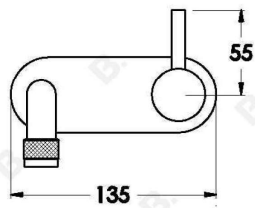

YOKATO WALL SET WITH METAL LEVER

1.9306.05.3.XX

1.9306.55.3.XX: Flow controlled variant

PRODUCT DIMENSIONS:

Front view:

Side view:

Top view: