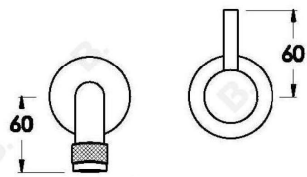

YOKATO WALL SET WITH METAL LEVER

1.9306.04.3.XX

1.9306.54.3.XX: Flow controlled variant

PRODUCT DIMENSIONS:

Front view:

Side view:

Top view: