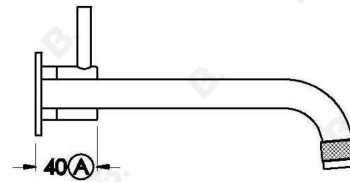

YOKATO WALL SET WITH METAL LEVER

1.9306.04.3.XX

1.9306.54.3.XX: Flow controlled variant

PRODUCT DIMENSIONS:

Front view:

Side view:

Top view: