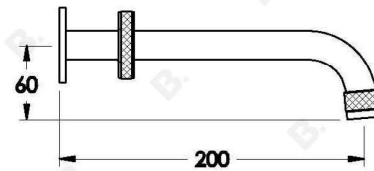

YOKATO WALL SET WITH DISC HANDLES

1.9306.00.6.XX

1.9306.50.6.XX: Flow controlled variant

PRODUCT DIMENSIONS:

Front view:

Side view:

Top view: