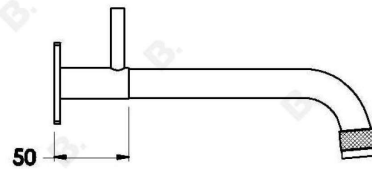

YOKATO WALL SET WITH METAL LEVERS

1.9306.00.3.XX

1.9306.50.3.XX: Flow controlled variant

PRODUCT DIMENSIONS:

Front view:

Side view:

Top view: