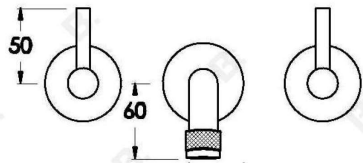

YOKATO WALL SET WITH METAL LEVERS

1.9306.00.3.XX

1.9306.50.3.XX: Flow controlled variant

PRODUCT DIMENSIONS:

Front view:

Side view:

Top view: