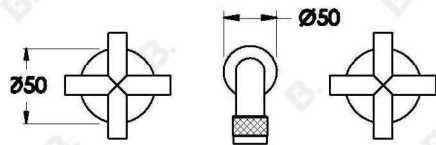

YOKATO WALL SET WITH CROSS HANDLES

1.9306.00.2.XX

1.9306.50.2.XX: Flow controlled variant

PRODUCT DIMENSIONS:

Front view:

Side view:

Top view: