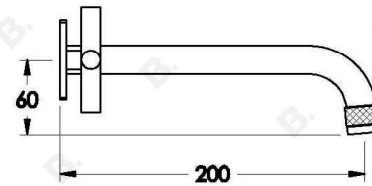

YOKATO WALL SET WITH CROSS HANDLES

1.9306.00.2.XX

1.9306.50.2.XX: Flow controlled variant

PRODUCT DIMENSIONS:

Front view:

Side view:

Top view: