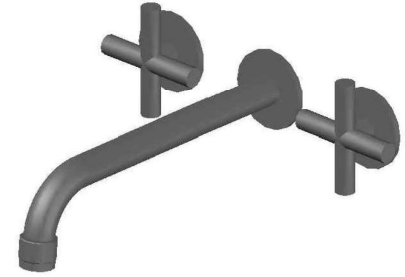

YOKATO WALL SET WITH CROSS HANDLES

1.9306.00.2.XX

1.9306.50.2.XX: Flow controlled variant

PRODUCT DIMENSIONS:

Front view:

Side view:

Top view: