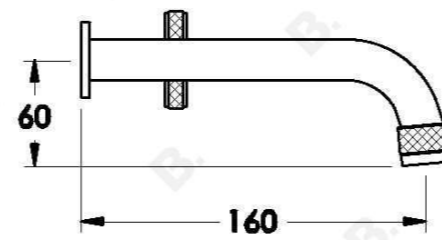

## YOKATO WALL SET WITH DISC HANDLES

1.9305.02.6.XX

1.9305.52.6.XX: Flow controlled variant

### PRODUCT DIMENSIONS:

Front view:

Side view:

Top view: