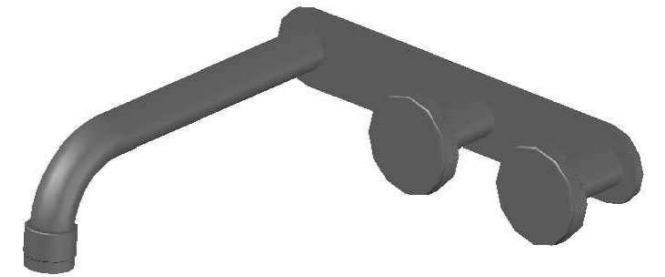

## YOKATO WALL SET WITH DISC HANDLES

1.9305.02.6.XX

1.9305.52.6.XX: Flow controlled variant

### PRODUCT DIMENSIONS:

Front view:

Side view:

Top view: