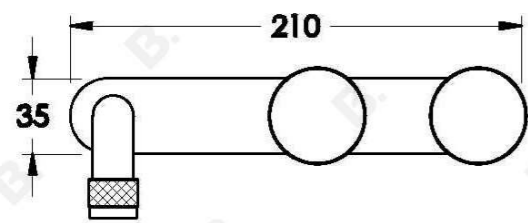

## YOKATO WALL SET WITH DISC HANDLES

1.9305.02.6.XX

1.9305.52.6.XX: Flow controlled variant

### PRODUCT DIMENSIONS:

Front view:

Side view:

Top view: