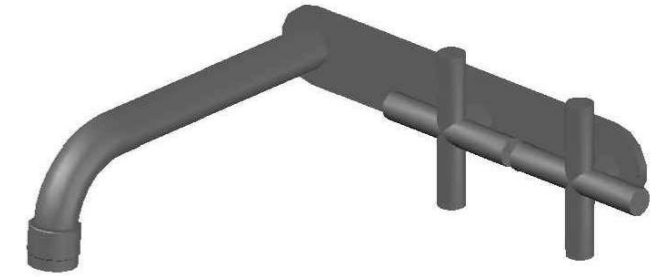

## YOKATO WALL SET WITH CROSS HANDLES

1.9305.02.2.XX

1.9305.52.2.XX: Flow controlled variant

### PRODUCT DIMENSIONS:

Front view:

Side view:

Top view: