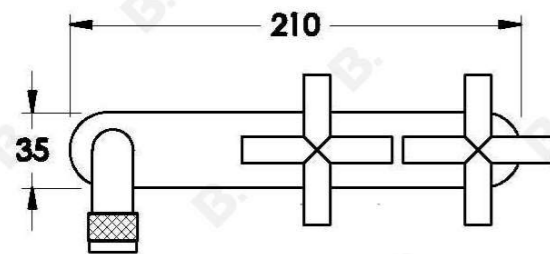

## YOKATO WALL SET WITH CROSS HANDLES

1.9305.02.2.XX

1.9305.52.2.XX: Flow controlled variant

### PRODUCT DIMENSIONS:

Front view:

Side view:

Top view: