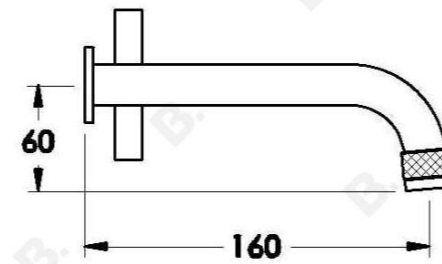

## YOKATO WALL SET WITH CROSS HANDLES

1.9305.02.2.XX

1.9305.52.2.XX: Flow controlled variant

### PRODUCT DIMENSIONS:

Front view:

Side view:

Top view: