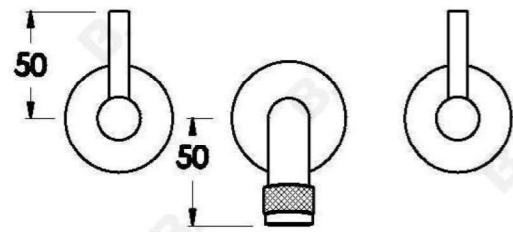

YOKATO WALL SET WITH METAL LEVERS

1.9305.00.3.XX

1.9305.50.3.XX: Flow controlled variant

PRODUCT DIMENSIONS:

Front view:

Side view:

Top view: