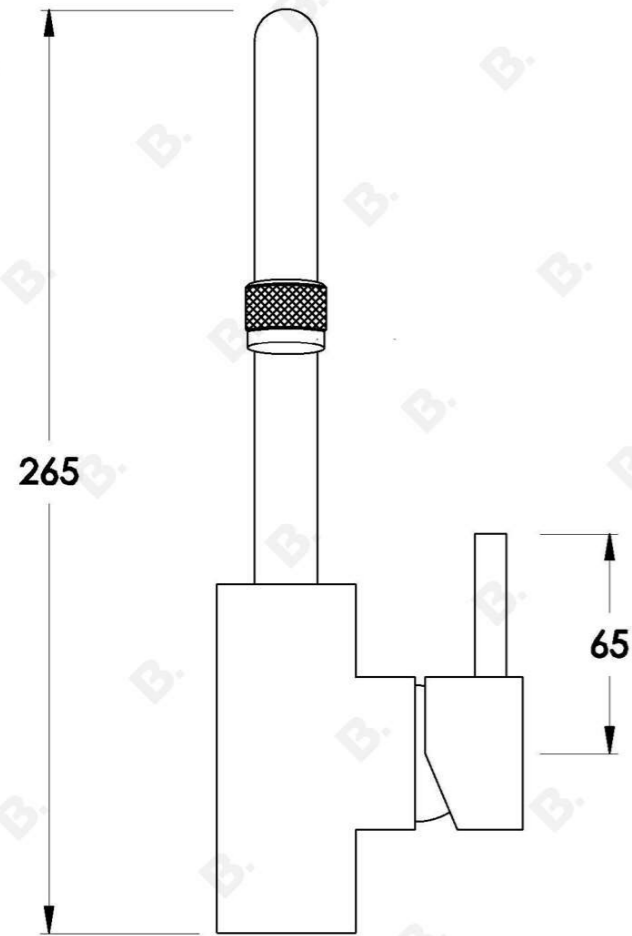

## YOKATO BASIN MIXER WITH METAL LEVER

1.9303.00.3.XX

### PRODUCT DIMENSIONS:

Front view:

Side view:

Top view: