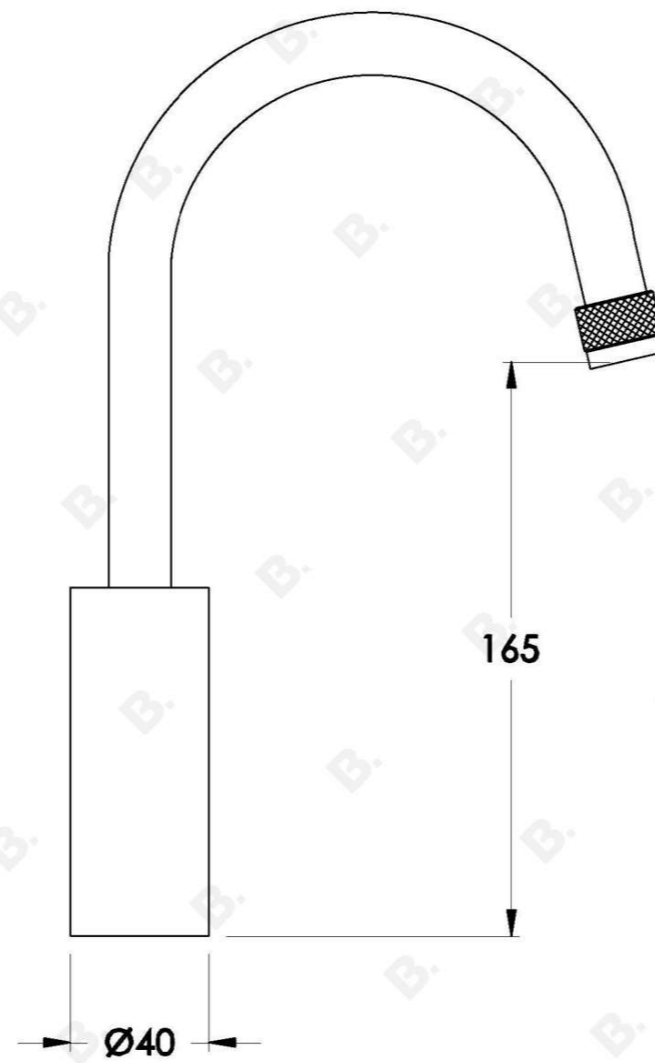

## YOKATO BASIN MIXER WITH METAL LEVER

1.9303.00.3.XX

### PRODUCT DIMENSIONS:

Front view:

Side view:

Top view: