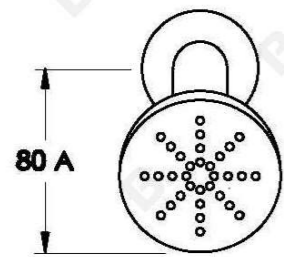

## YOKATO SHOWER SET WITH DISC HANDLES

1.9310.02.6.XX

### PRODUCT DIMENSIONS:

Front view:

Side view:

Top view: