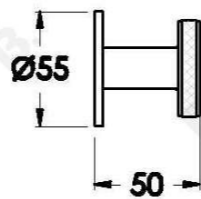

## YOKATO SHOWER SET WITH DISC HANDLES

1.9310.02.6.XX

### PRODUCT DIMENSIONS:

Front view:

Side view:

Top view: