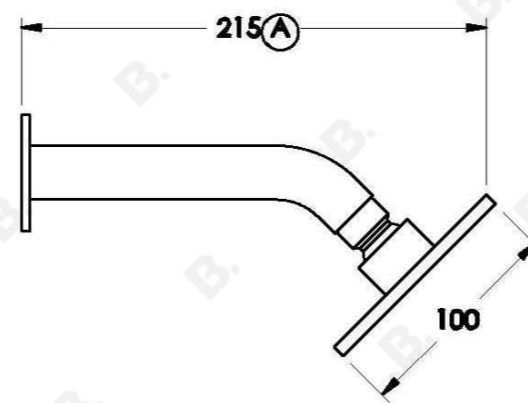

## YOKATO SHOWER SET WITH DISC HANDLES

1.9310.02.6.XX

### PRODUCT DIMENSIONS:

Front view:

Side view:

Top view: