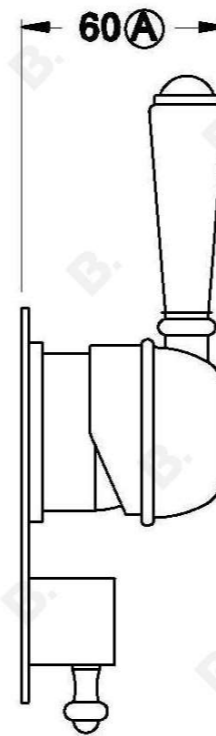

## CLASSIQUE MIXER DIVERTER WITH METAL LEVER

1.8748.05.3.XX

### PRODUCT DIMENSIONS:

Front view:

Side view:

Top view: