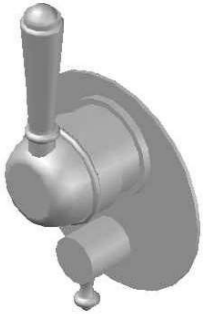

## CLASSIQUE MIXER DIVERTER WITH METAL LEVER

1.8748.05.3.XX

### PRODUCT DIMENSIONS:

Front view:

Side view:

Top view: