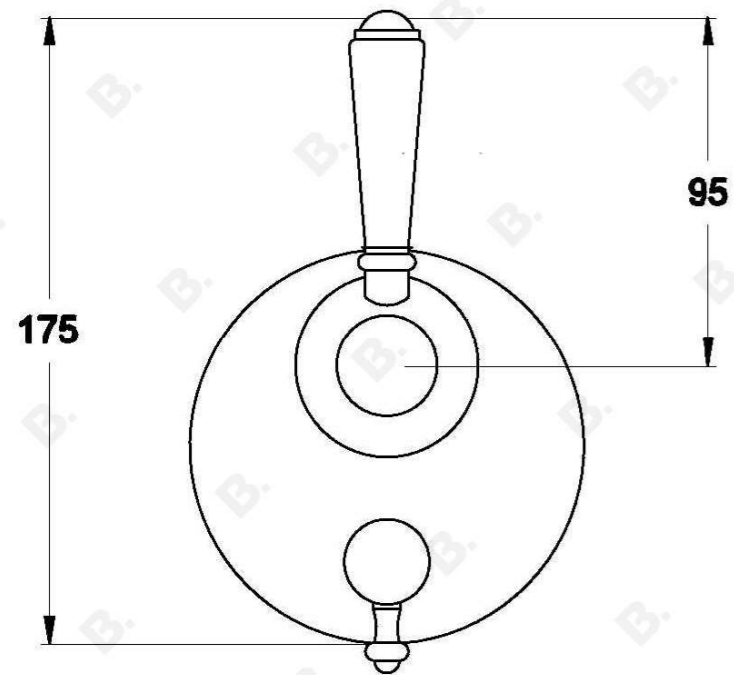

## CLASSIQUE MIXER DIVERTER WITH METAL LEVER

1.8748.05.3.XX

### PRODUCT DIMENSIONS:

Front view:

Side view:

Top view: