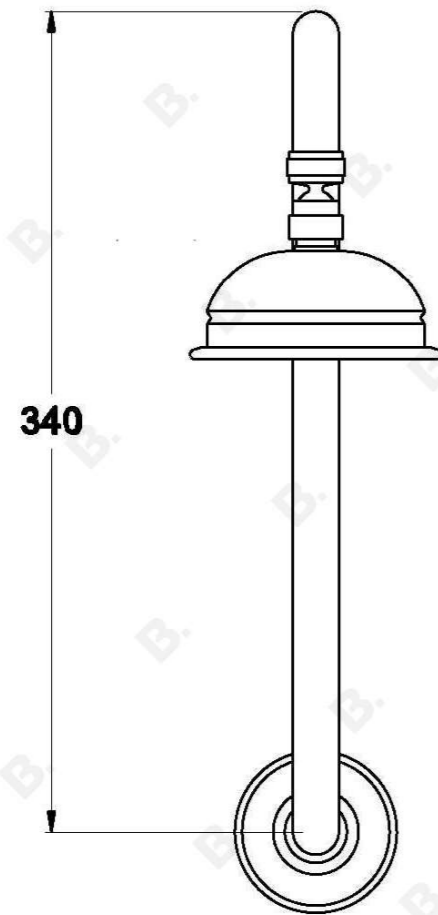

NEU ENGLAND SHOWER ROSE AND ARM

1.8010.32.0.XX

PRODUCT DIMENSIONS:

Front view:

Side view:

Top view: