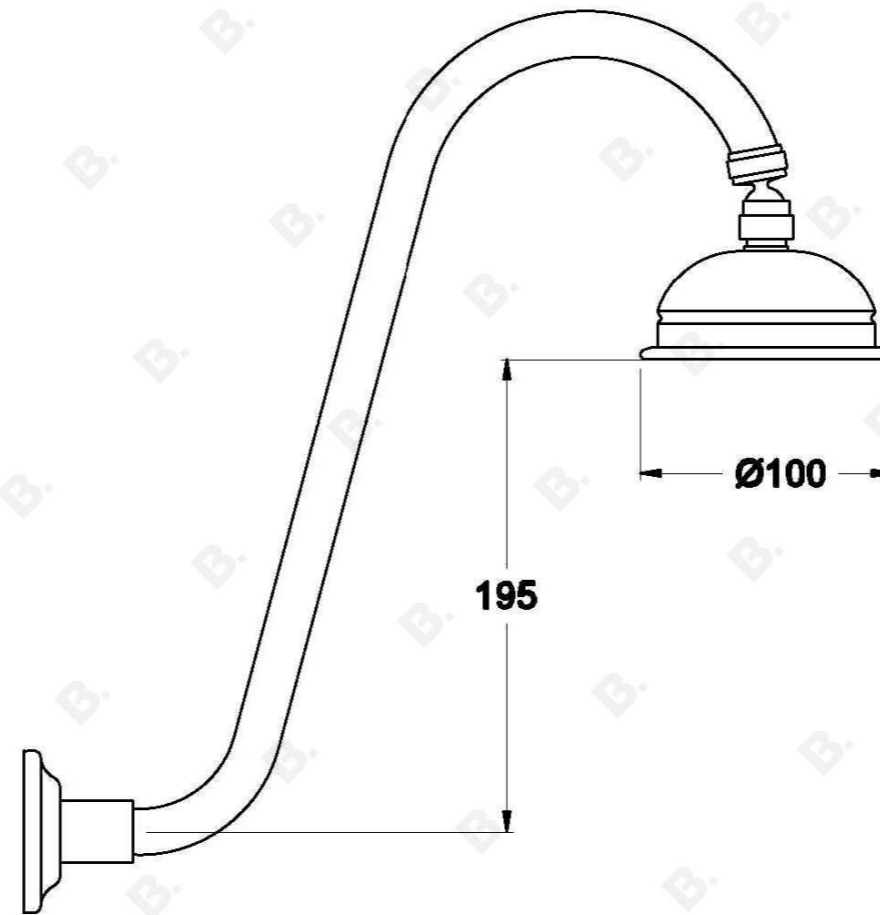

NEU ENGLAND SHOWER ROSE AND ARM

1.8010.32.0.XX

PRODUCT DIMENSIONS:

Front view:

Side view:

Top view: