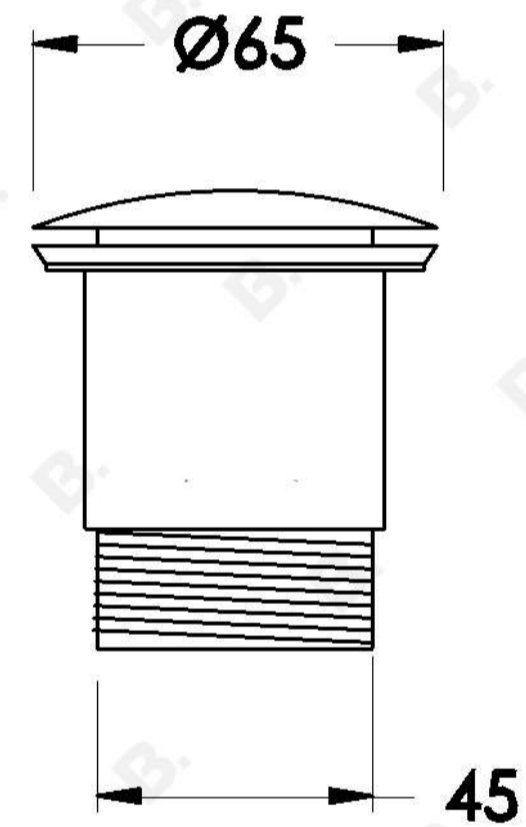

### PRODUCT DIMENSIONS:

Front view

Side view

Top view

40mm plumbing connection