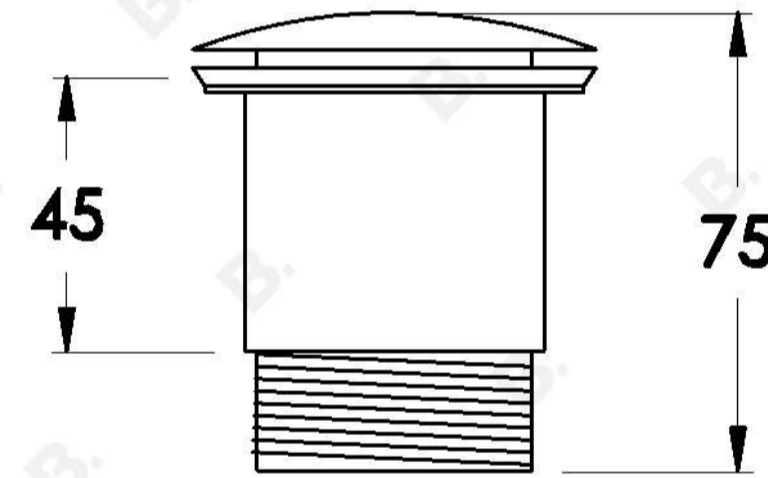

### PRODUCT DIMENSIONS:

Front view

Side view

Top view

40mm plumbing connection