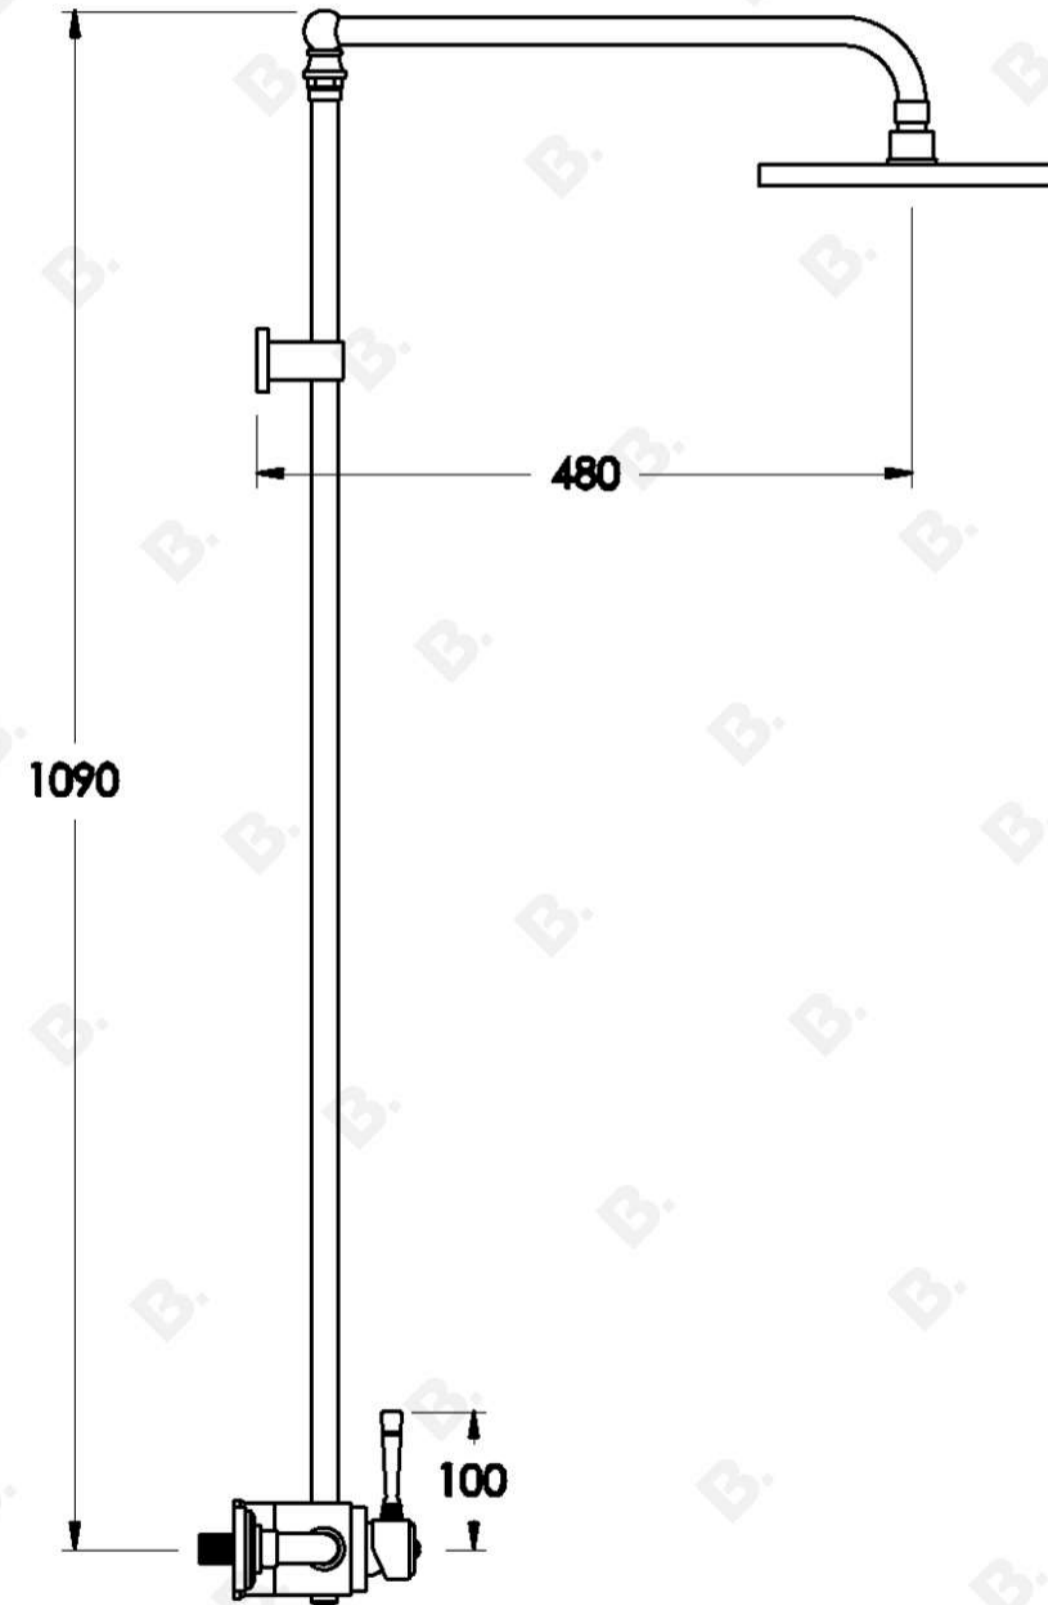

INDUSTRICA EXPOSED SHOWER SET WITH METAL LEVER

1.6714.00.0.XX

PRODUCT DIMENSIONS:

Front view

Side view

Top view