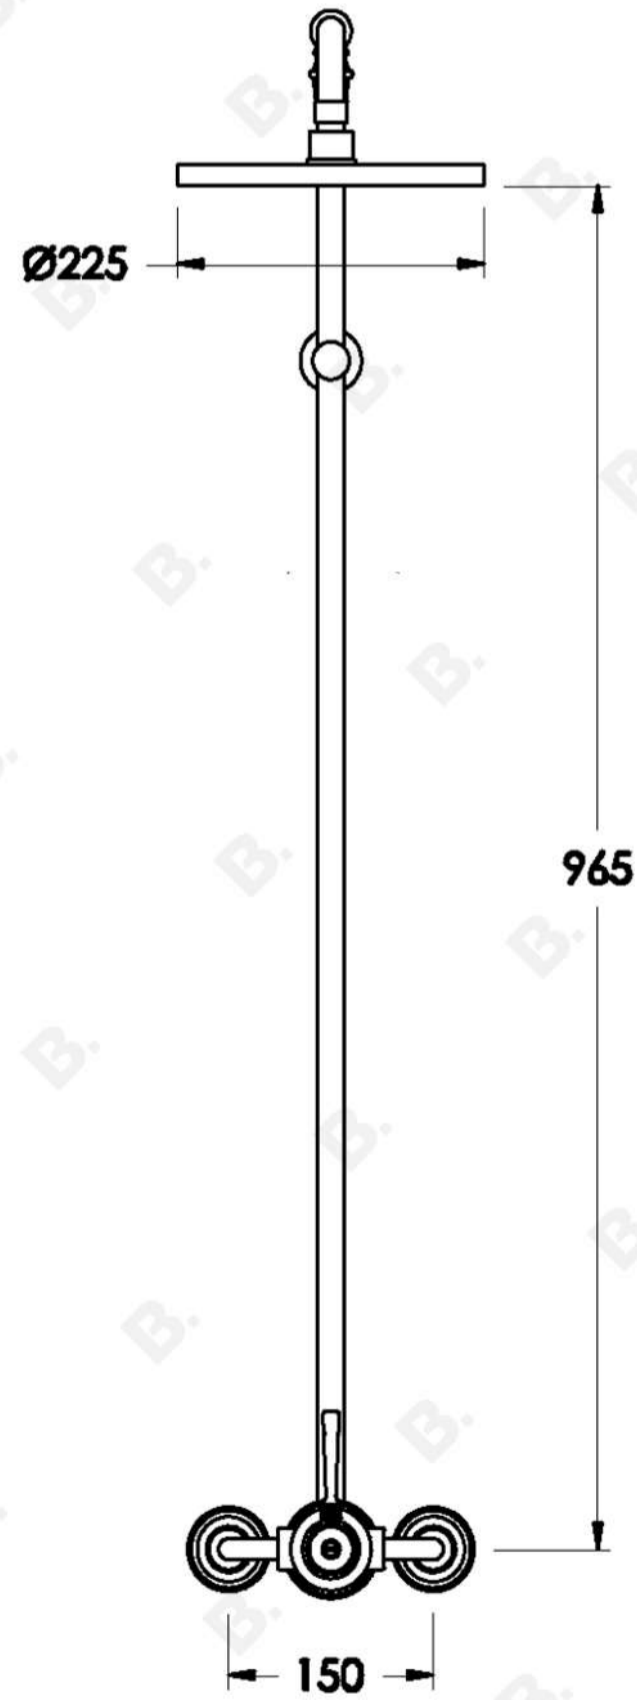

INDUSTRICA EXPOSED SHOWER SET WITH METAL LEVER

1.6714.00.0.XX

PRODUCT DIMENSIONS:

Front view

Side view

Top view