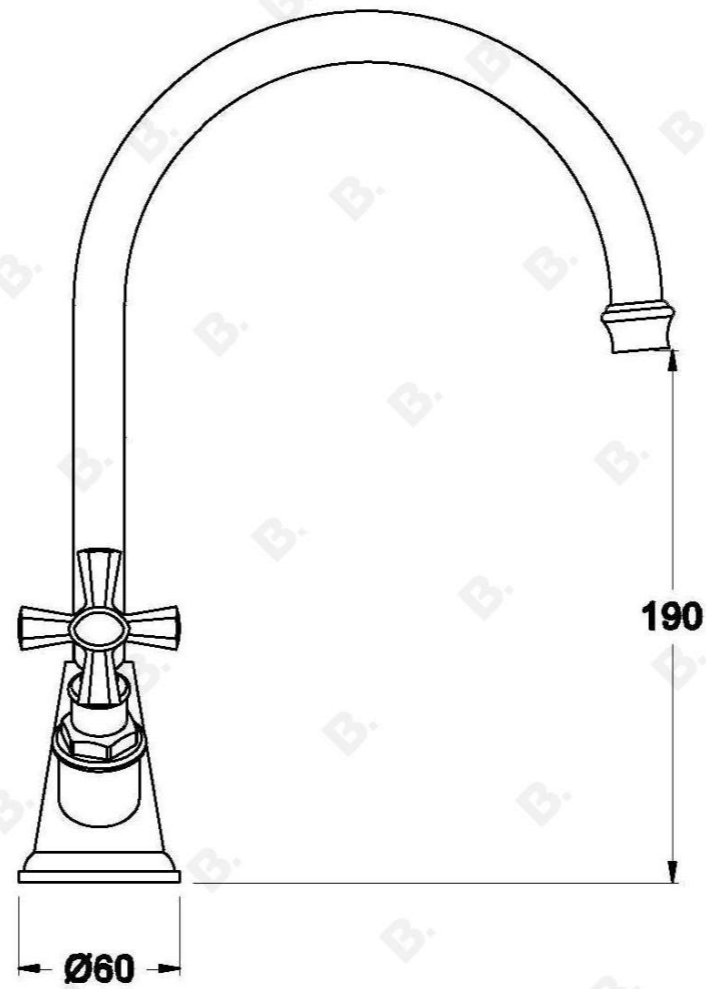

## CLASSIQUE KITCHEN MIXER WITH CROSS HANDLES - CERAMIC DISC

1.8730.00.2.XX

### PRODUCT DIMENSIONS:

Front view:

Side view:

Top view: