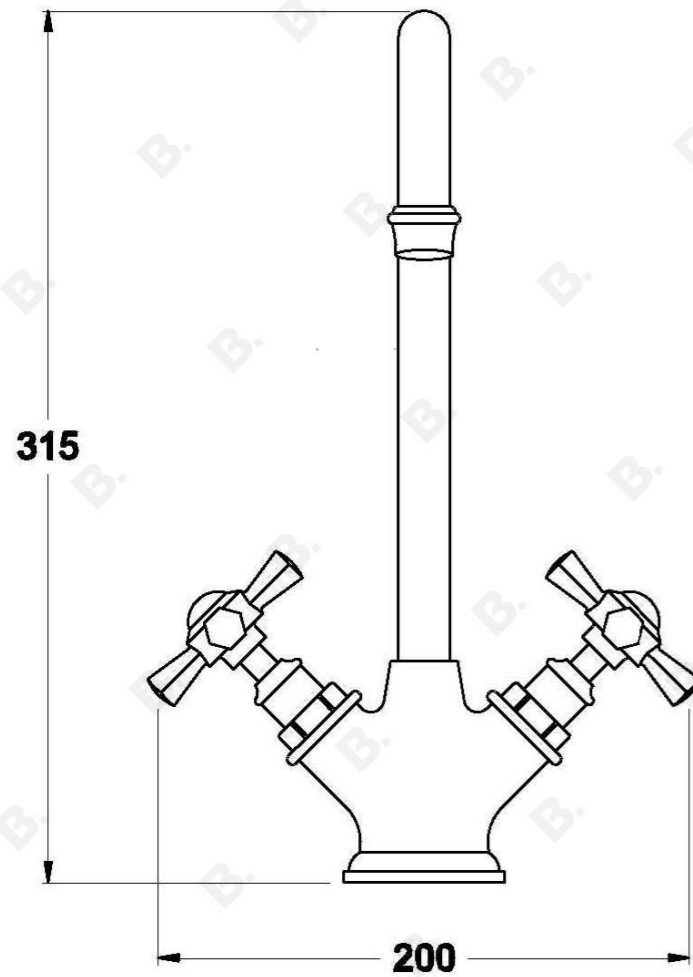

## CLASSIQUE KITCHEN MIXER WITH CROSS HANDLES - CERAMIC DISC

1.8730.00.2.XX

### PRODUCT DIMENSIONS:

Front view:

Side view:

Top view: