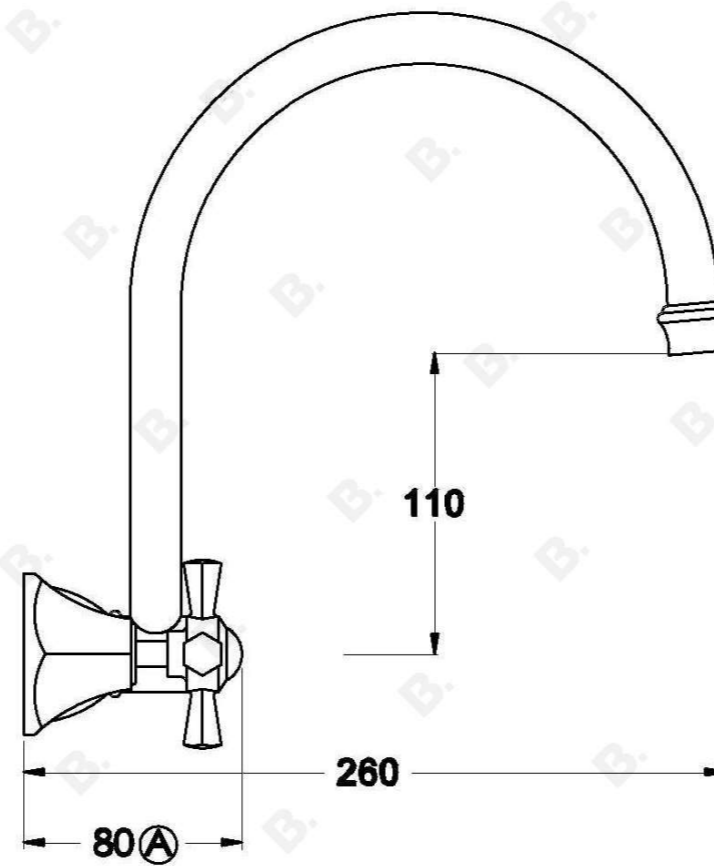

CLASSIQUE WALL SET WITH CROSS HANDLES - CERAMIC DISC

1.8728.00.2.XX

1.8728.50.2.XX - Flow controlled variant

PRODUCT DIMENSIONS:

Front view:

Side view:

Top view: