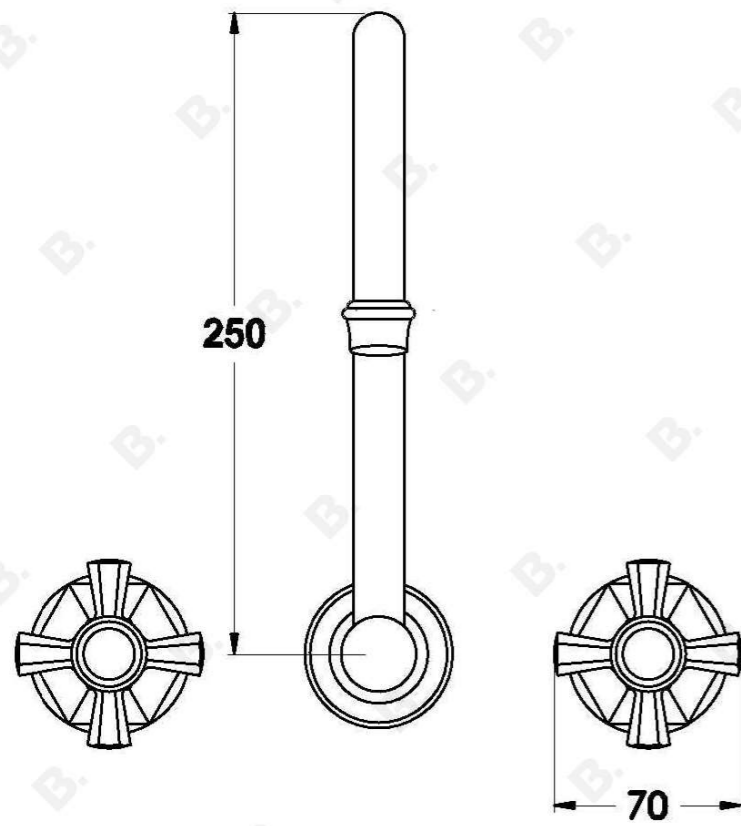

CLASSIQUE WALL SET WITH CROSS HANDLES - CERAMIC DISC

1.8728.00.2.XX

1.8728.50.2.XX - Flow controlled variant

PRODUCT DIMENSIONS:

Front view:

Side view:

Top view: