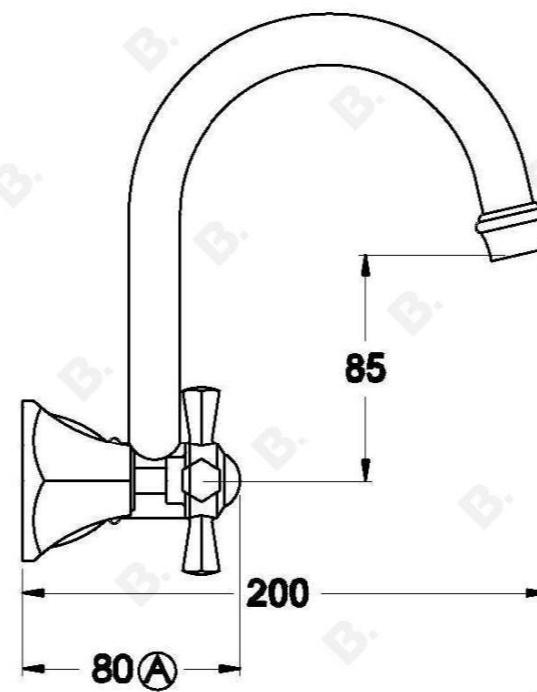

## CLASSIQUE WALL SET WITH CROSS HANDLES - CERAMIC DISC

1.8727.00.2.XX

1.8727.50.2.XX - Flow controlled variant

### PRODUCT DIMENSIONS:

Front view:

Side view:

Top view: