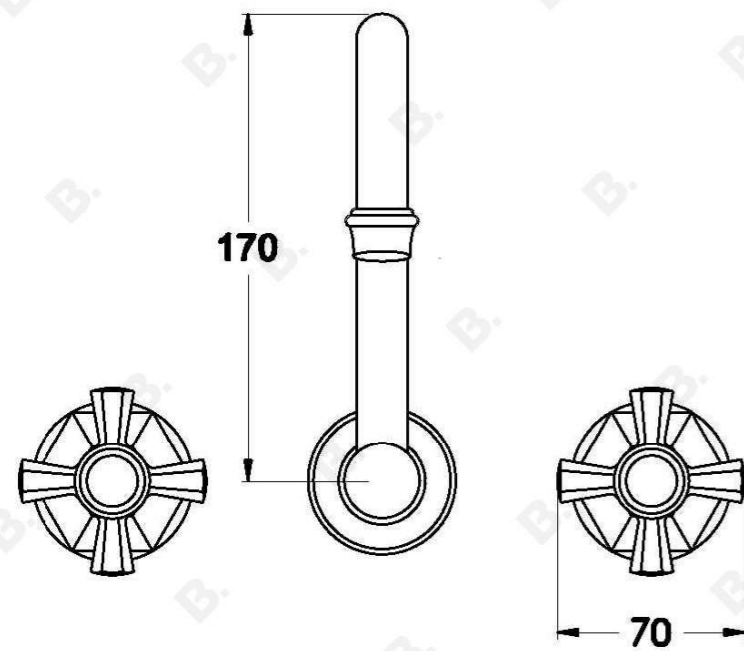

## CLASSIQUE WALL SET WITH CROSS HANDLES - CERAMIC DISC

1.8727.00.2.XX

1.8727.50.2.XX - Flow controlled variant

### PRODUCT DIMENSIONS:

Front view:

Side view:

Top view: