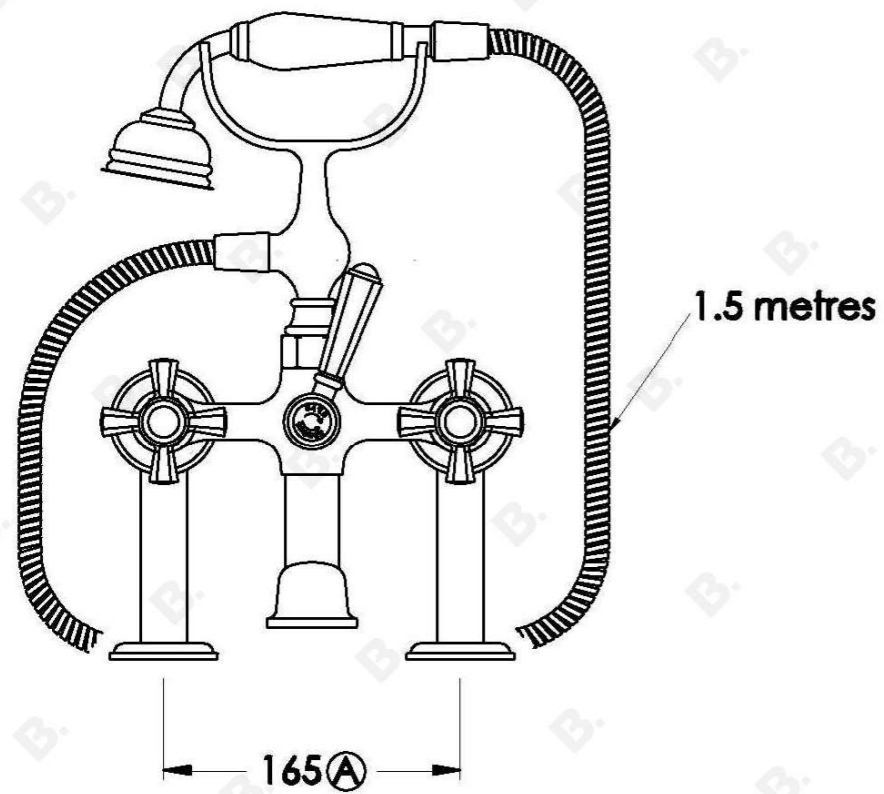

## CLASSIQUE BATH MIXER WITH CROSS HANDLES - CERAMIC DISC AND METAL DIVERTER

1.8721.00.2.XX

### PRODUCT DIMENSIONS:

Front view:

Side view:

Top view: