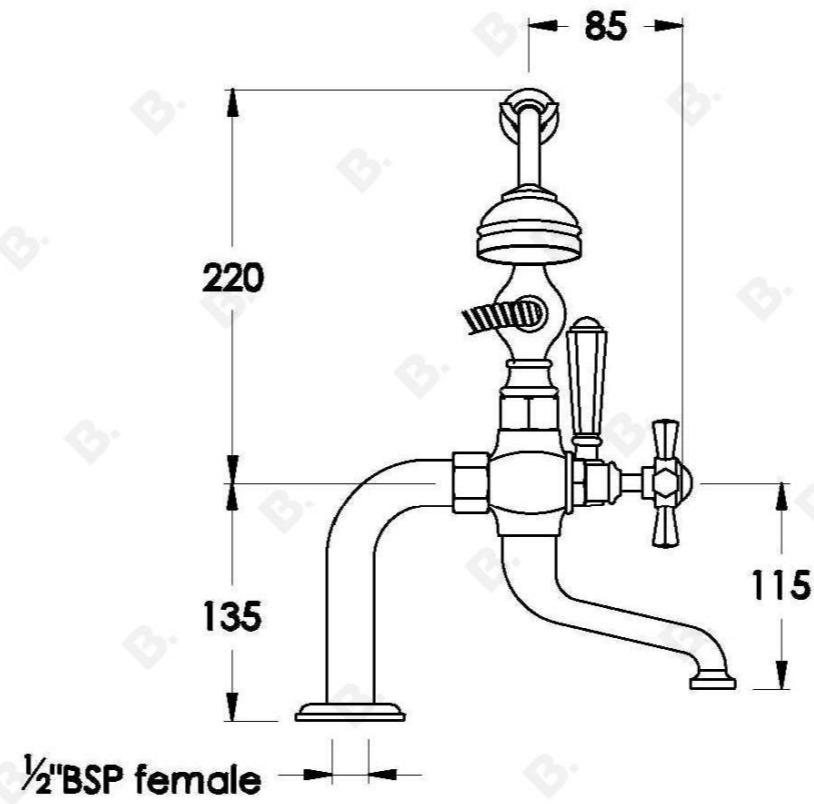

## CLASSIQUE BATH MIXER WITH CROSS HANDLES - CERAMIC DISC AND METAL DIVERTER

1.8721.00.2.XX

### PRODUCT DIMENSIONS:

Front view:

Side view:

Top view: