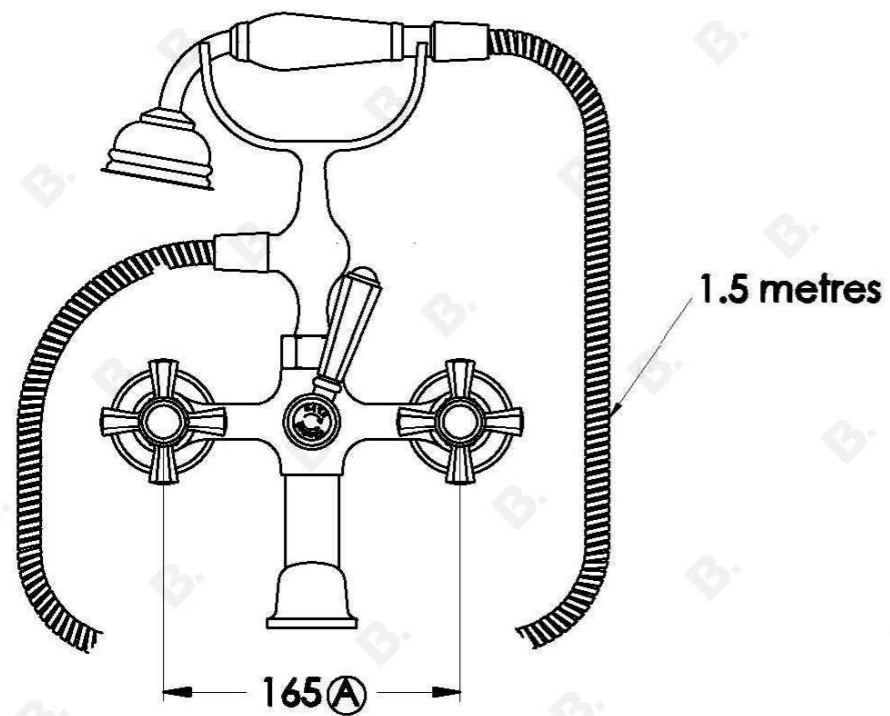

CLASSIQUE BATH MIXER WITH CROSS HANDLES - CERAMIC DISC AND METAL DIVERTER

1.8720.00.2.XX

PRODUCT DIMENSIONS:

Front view:

Side view:

Top view: