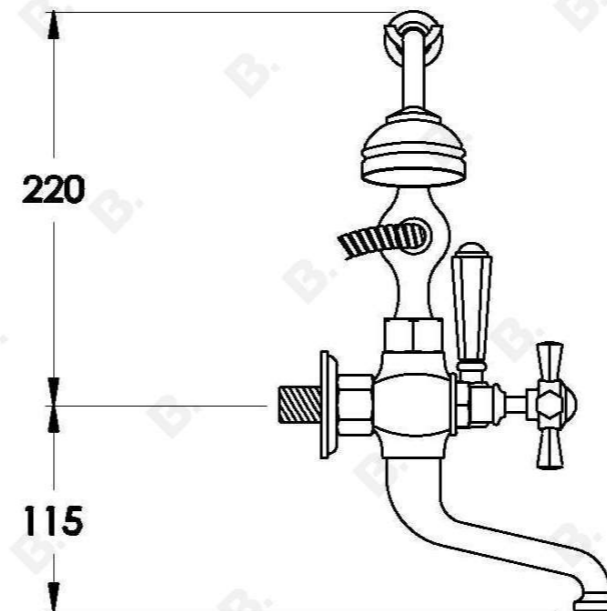

CLASSIQUE BATH MIXER WITH CROSS HANDLES - CERAMIC DISC AND METAL DIVERTER

1.8720.00.2.XX

PRODUCT DIMENSIONS:

Front view:

Side view:

Top view: